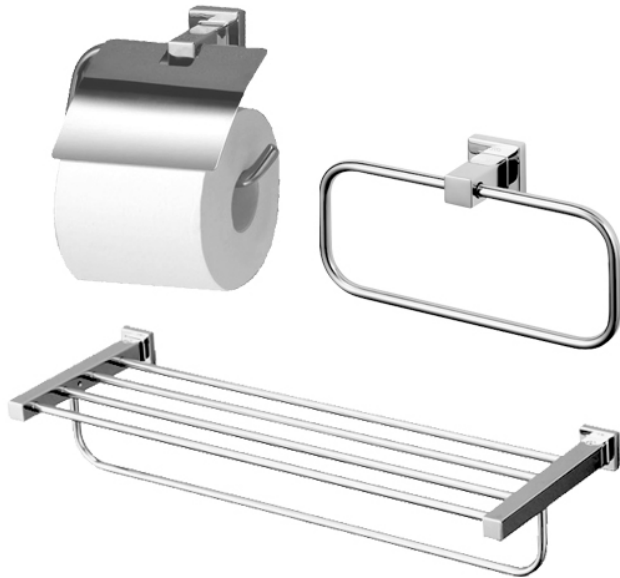

*L Selection  
Accessories Set*

### Features

- Gorgeous and Generous Design
- Beautiful Curves, Noble Quality
- Easy to use and install

### Specifications

YH408RC:	165W x 55D x 83H mm
YTT408C:	229W x 55D x 99H mm
YTS408BC:	560W x 200D x 90H mm

### Parts description

- **YH408RC**  
Paper Holder
- **YTT408C**  
Towel Ring
- **YTS408BC**  
Towel Shelf