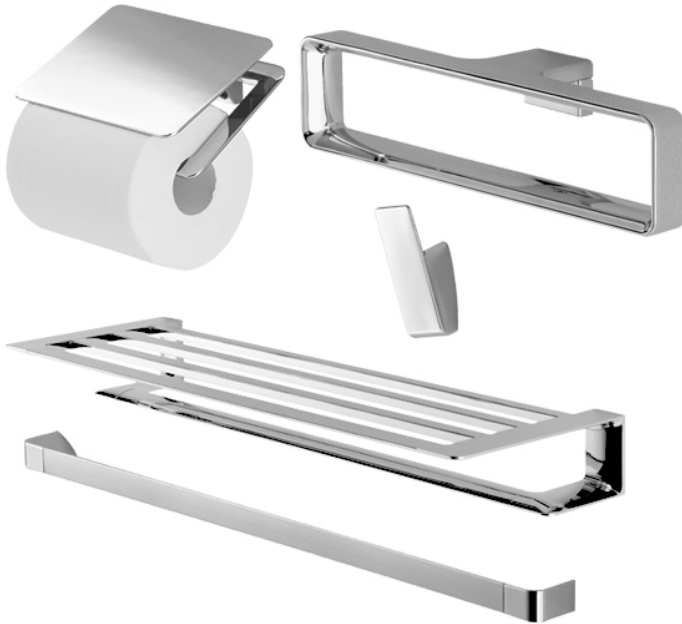

G Selection
Accessories Set

Features

- Gorgeous and Generous Design
- Beautiful Curves, Noble Quality
- Easy to use and install

Specifications

YH902C:	151W x 90D x 74H mm
YTT902C:	211W x 53D x 50H mm
YTS902BC:	636W x 200D x 69H mm
YRH902C:	25W x 44D x 68H mm
YT902S6C:	628W x 44D x 25H mm

Parts description

- **YH902C**
Paper Holder
- **YTT902C**
Towel Ring
- **YTS902BC**
Towel Shelf
- **YRH902C**
Robe Hook
- **YT902S6C**
Towel Bar