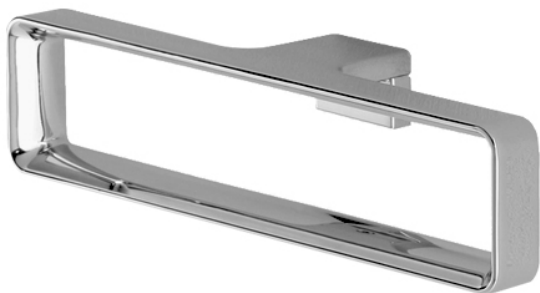

G Selection
Towel Ring

Features

- Gorgeous and Generous Design
- Beautiful Curves, Noble Quality
- Easy to use and install

Specifications

Size: 211W x 53D x 50H mm

Parts description

- YTT902C
Towel Ring