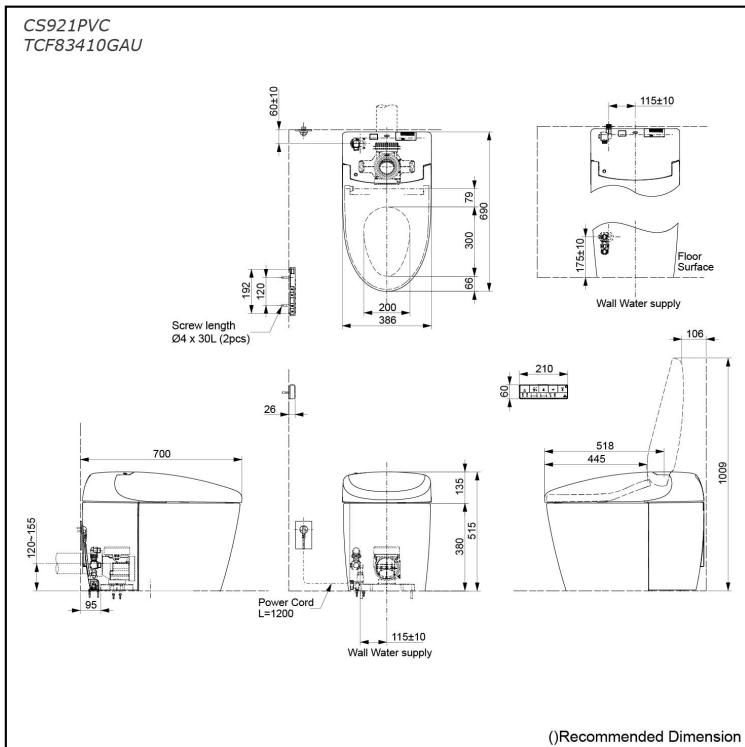

Specifications

Flush system:	TORNADO FLUSH
Water Use:	4.5L / 3.0L
Rough-in:	120~155 mm
Bowl Shape:	Elongated
Water Pressure:	0.05MPa~0.75MPa
Power Rating:	220~240V, 50/60Hz, 843~852W
Length of Power Cord:	1.2 m
Material:	Bowl -Vitreous China Seat & Cover -Plastic Remote Controller -Plastic
Size:	386Wx690Dx515H mm

Parts description

- CS921PVC Water Closet Bowl (P-Trap) (Rough-in 120~155)
- TCF83410GAU WASHLET unit

Colors

White (#NW1)

Certifications

Important Note

- Do not use other water than allowed by the laws and ordinances of the region of use. Only use portable water.