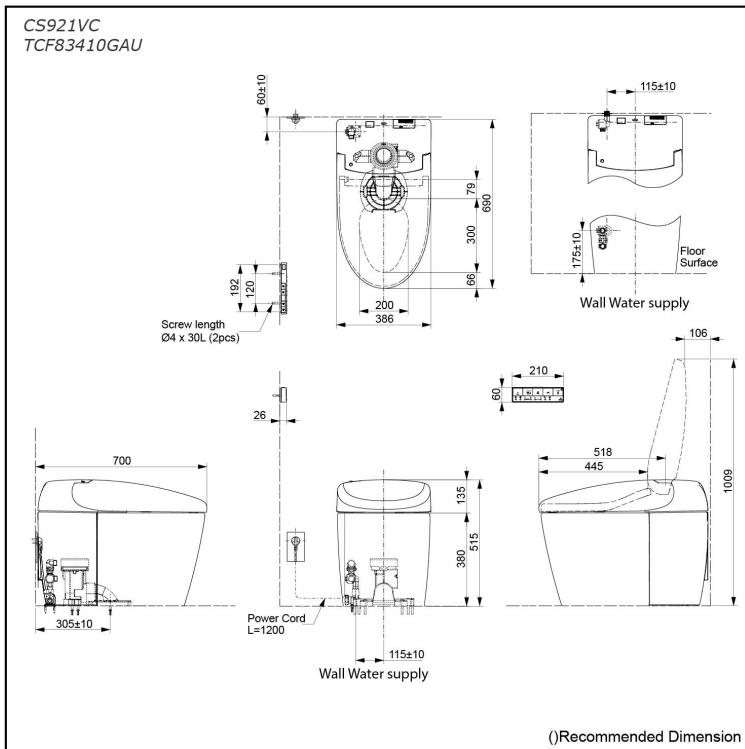

Specifications

Flush system:	TORNADO FLUSH
Water Use:	4.5L / 3.0L
Rough-in:	305 mm
Bowl Shape:	Elongated
Water Pressure:	0.05MPa~0.75MPa
Power Rating:	220~240V, 50/60Hz, 843~852W
Length of Power Cord:	1.2 m
Material:	Bowl -Vitreous China Seat & Cover -Plastic Remote Controller -Plastic
Size:	386Wx690Dx515H mm

Parts description

- **CS921VC**
Water Closet Bowl (S-Trap)
(Rough-in 305)
- **TCF83410GAU**
WASHLET unit

Optional Parts

- T53P100VR
Floor Flange

Colors

White (#NW1)

Certifications

Important Note