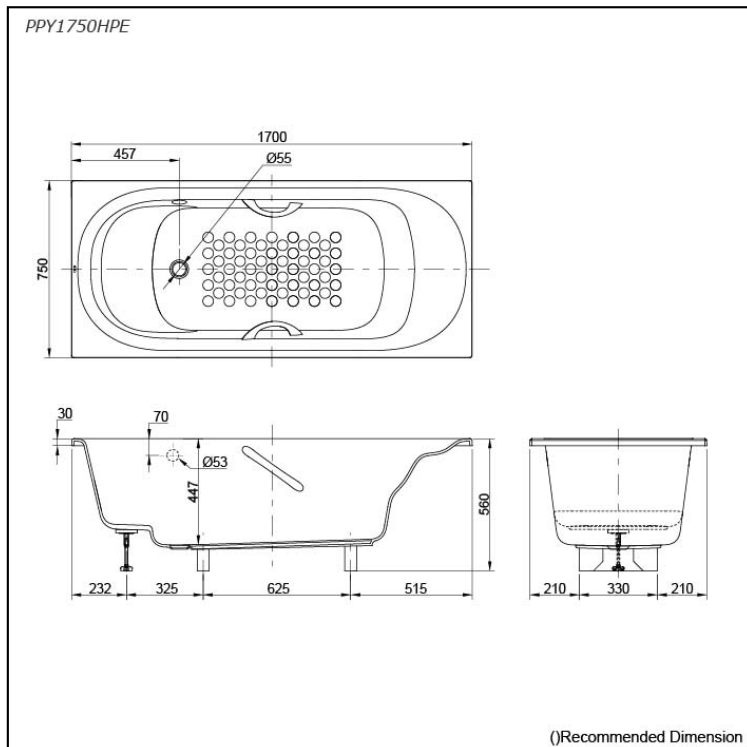

## Specifications

Size:	1700W x 750D x 560H mm
Material:	"Pearl" Acrylic (Artificial Marble)
Actual Capacity:	203L
Pop-up Waste:	Not Included

## Parts description

Fitting is **not included**.

- **PPY1750HPE**  
"Pearl" Acrylic Artificial Marble Non-Apron Bathtub (w/ Hand Grip)

### Optional Parts

- DB505R-2A or B  
A: For vertical drain  
B: For horizontal drain  
Pop-up Waste (Push-button switch)
- DB903R-2A or B  
A: For vertical drain  
B: For horizontal drain  
Pop-up Waste (Step-button switch)