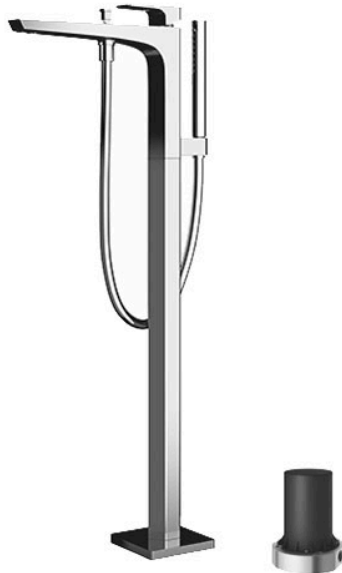

### GE Series Floor Standing Bath & Shower Set

## Features

- A beauty of traditional craft in characteristic sculptural form
- V-shaped edge extends up to the end of the spout generate multi sided reflections
- High corrosion resistance plating
- Easy Installation and Usage
- Long lasting COMFORT GLIDE mechanism for a smooth operation

## Specifications

Finish: Chrome  
 Material: Brass  
 Water Pressure: 0.05MPa~1.0MPa

## Parts description

- **TBG07306L**  
Floor-standing Bath & Shower Set
- **TBN01105S**  
Floor-standing Bath Filler Base