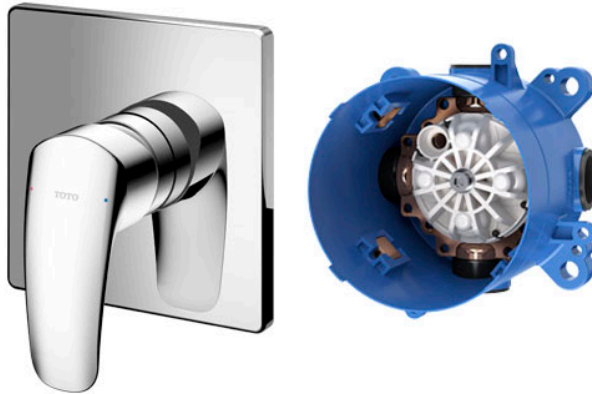

GM Series
Single Lever Shower Mixer

Features

- Design Concept is Gorgeous and Advance.
- Easy Installation and Usage
- Long lasting, COMFORT GLIDE mechanism for a smooth operation

Specifications

Finish: Chrome
Material: Bronze / Brass
Water Pressure: 0.05MPa~1.0MPa

Parts description

- **TBG09303L**
Single Lever Shower Mixer
- **TBN01001L**
Concealed Box

Certifications