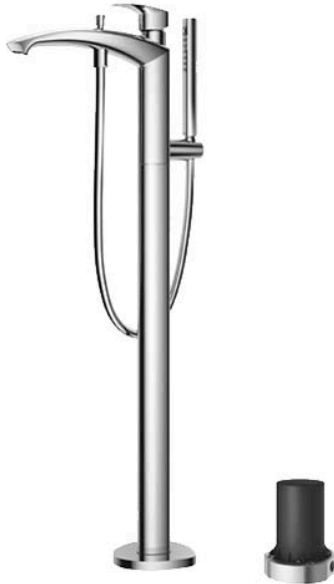

GM Series  
Floor Standing Bath & Shower Set

### Features

- Bold parallel arches and reflective curves in an assertive design
- A majestic dignity of outstanding architecture - the arch of its spout and columnar body imposing a further accentuated presence that highlights its edges
- High corrosion resistance plating
- Easy Installation and Usage
- Long lasting COMFORT GLIDE mechanism for a smooth operation

### Specifications

Finish: Chrome  
Material: Brass  
Water Pressure: 0.05MPa~1.0MPa

### Parts description

- **TBG09306L**  
Floor-standing Bath & Shower Set
- **TBN01105S**  
Floor-standing Bath Filler Base