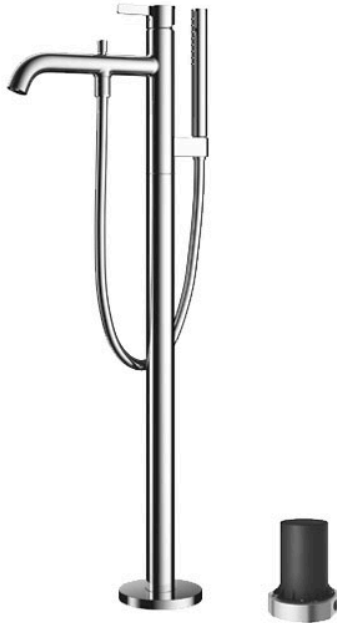

GF Series
Floor Standing Bath & Shower Set

Features

- Refined cylinder with fine finished inspire a high-end luxury feel
- Delicate workmanship develop a hairline and polished finish that generates a rich contrast in textures that provide delightful feel to the touch
- High corrosion resistance plating
- Easy Installation and Usage
- Long lasting COMFORT GLIDE mechanism for a smooth operation

Specifications

Finish: Chrome
Material: Brass
Water Pressure: 0.05MPa~1.0MPa

Parts description

- **TBG11306L**
Floor-standing Bath & Shower Set
- **TBN01105S**
Floor-standing Bath Filler Base

Certifications