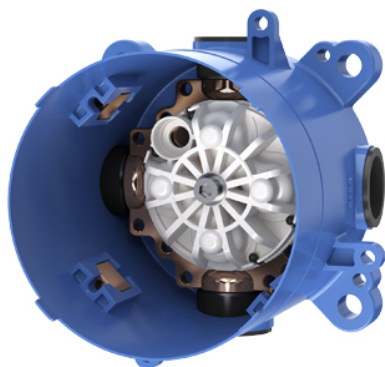

G Selection Showers Concealed Box

Features

- Easy Installation
- Control plate is changeable

Specifications

Valve: Brass

Parts description

- TBN01002L
Concealed Box

Certifications