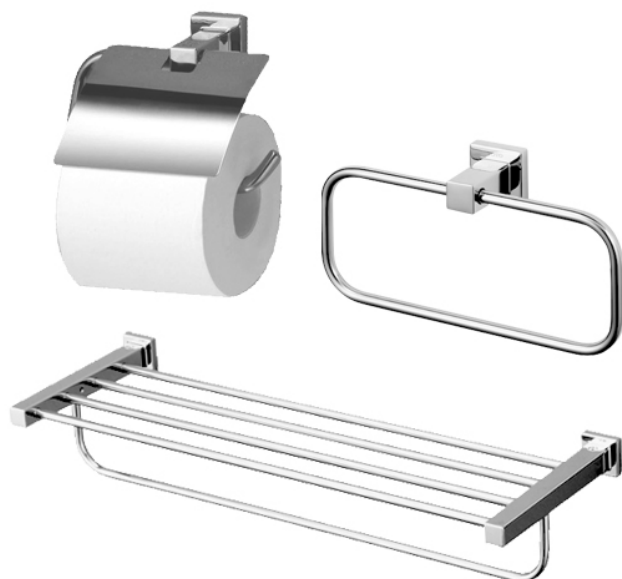

L Selection Accessories Set

Features

- Gorgeous and Generous Design
- Beautiful Curves, Noble Quality
- Easy to use and install

Specifications

YH408RC: 165W x 55D x 83H mm

YTT408C: 229W x 55D x 99H mm

YTS408BC: 560W x 200D x 90H mm

Parts description

- **YH408RC**
Paper Holder
- **YTT408C**
Towel Ring
- **YTS408BC**
Towel Shelf