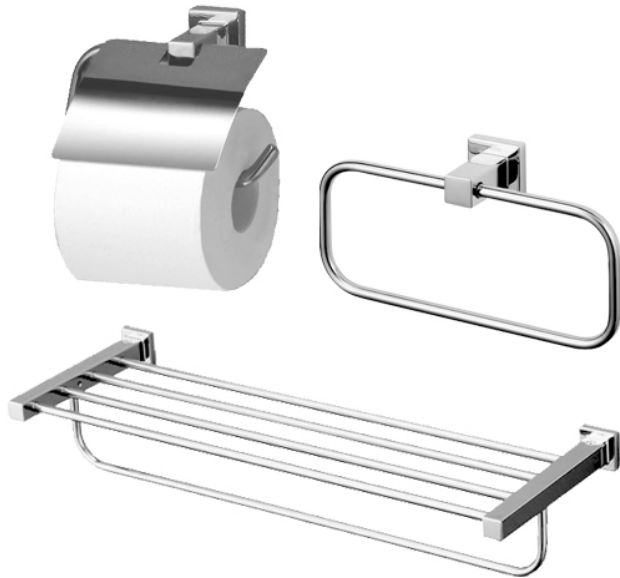

*L Selection
Accessories Set*

Features

- Gorgeous and Generous Design
- Beautiful Curves, Noble Quality
- Easy to use and install

Specifications

YH408RC: 165W x 55D x 83H mm

YTT408C: 229W x 55D x 99H mm

YTS408BC: 560W x 200D x 90H mm

Parts description

- **YH408RC**
Paper Holder
- **YTT408C**
Towel Ring
- **YTS408BC**
Towel Shelf