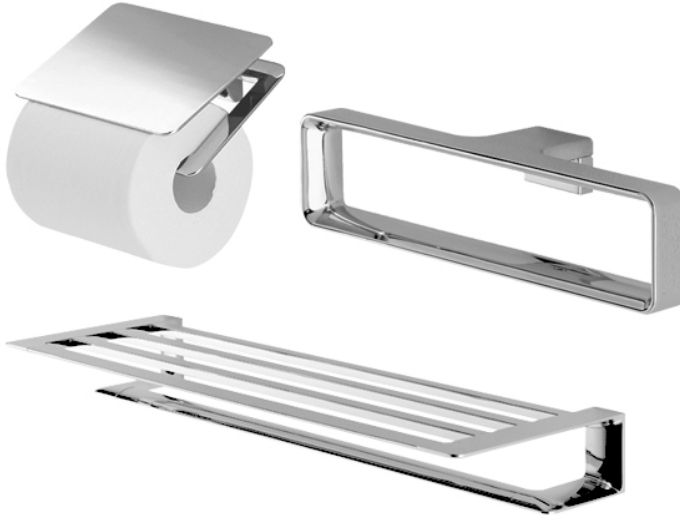

G Selection
Accessories Set

Features

- Gorgeous and Generous Design
- Beautiful Curves, Noble Quality
- Easy to use and install

Specifications

YH902C: 151W x 90D x 74H mm

YTT902C: 211W x 53D x 50H mm

YTS902BC: 636W x 200D x 69H mm

Parts description

- **YH902C**
Paper Holder
- **YTT902C**
Towel Ring
- **YTS902BC**
Towel Shelf