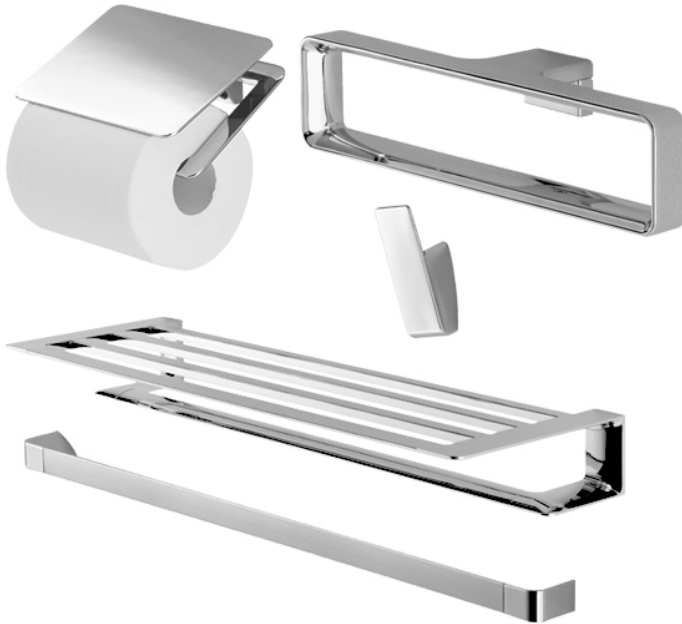

G Selection Accessories Set

Features

- Gorgeous and Generous Design
- Beautiful Curves, Noble Quality
- Easy to use and install

Specifications

YH902C:	151W x 90D x 74H mm
YTT902C:	211W x 53D x 50H mm
YTS902BC:	636W x 200D x 69H mm
YRH902C:	25W x 44D x 68H mm
YT902S6C:	628W x 44D x 25H mm

Parts description

- **YH902C**
Paper Holder
- **YTT902C**
Towel Ring
- **YTS902BC**
Towel Shelf
- **YRH902C**
Robe Hook
- **YT902S6C**
Towel Bar