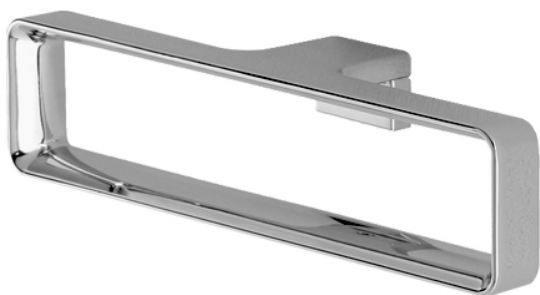

G Selection
Towel Ring

Features

- Gorgeous and Generous Design
- Beautiful Curves, Noble Quality
- Easy to use and install

Specifications

Size: 211W x 53D x 50H mm

Parts description

- YTT902C
Towel Ring