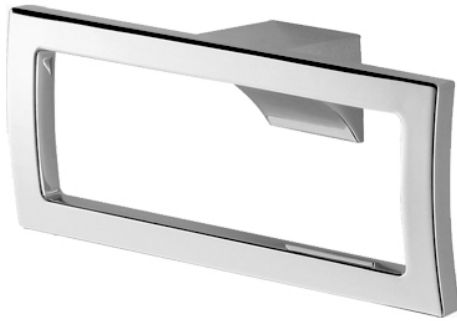

G Selection  
Towel Ring

### Features

- Gorgeous and Generous Design
- Beautiful Curves, Noble Quality
- Easy to use and install

### Specifications

Size: 200W x 47D x 74H mm

### Parts description

- **YTT903C**  
Towel Ring