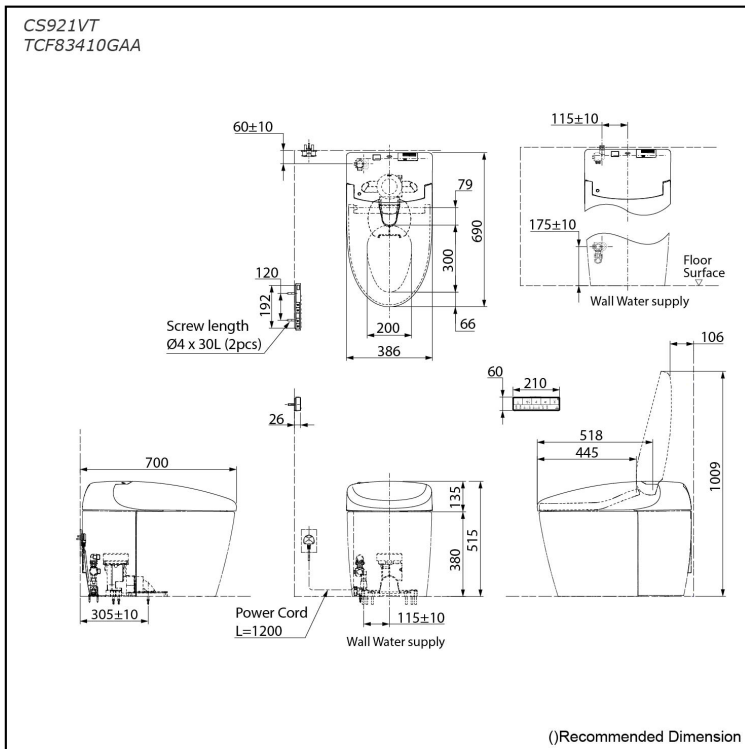

Specifications

Flush system:	TORNADO FLUSH
Water Use:	3.8L / 3.0L
Rough-in:	305 mm
Bowl Shape:	Elongated
Water Pressure:	0.05MPa~0.75MPa
Power Rating:	220~240V, 50/60Hz, 843~852W
Length of Power Cord:	1.2 m
Material:	Bowl -Vitreous China Seat & Cover -Plastic Remote Controller -Plastic
Size:	386Wx690Dx515H mm

Parts description

- CS921VT
Water Closet Bowl (S-Trap)
(Rough-in 305)
- TCF83410GAA
WASHLET unit

Optional Parts

- T53P100VR
Floor Flange

Colors

White (#NW1)

Important Note

- Do not use other water than allowed by the laws and ordinances of the region of use. Only use portable water.