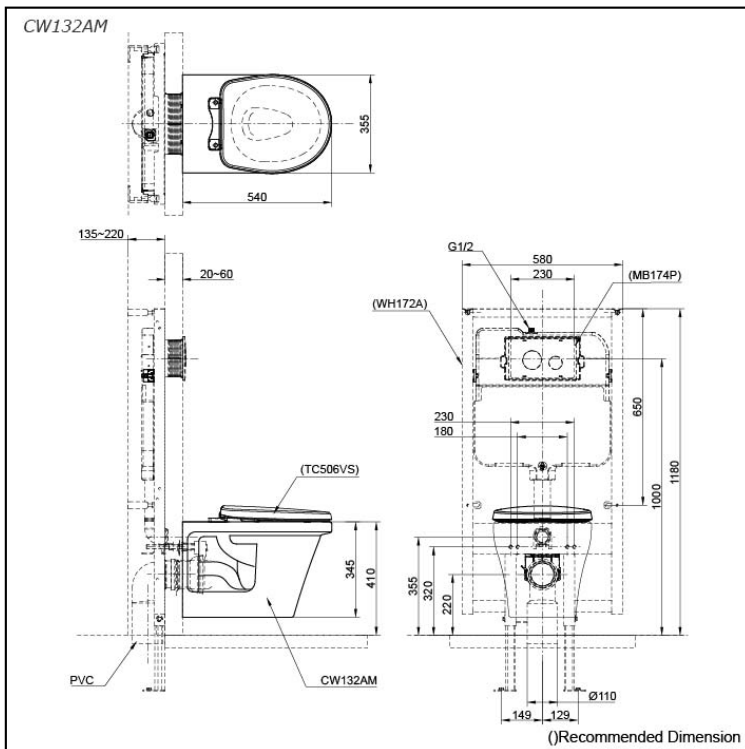

Specifications

Flush system:	TORNADO FLUSH
Water Use:	4.5L / 3L
Rough-in:	H=220 mm
Bowl Shape:	Round
Water Pressure:	0.05MPa~0.75MPa
Size:	355Wx540Dx345H mm

Parts description

Seat & Cover is **not included**.

- **CW132AM**
Round Wall Hung Closet Bowl (P-Trap)
(Rough-in 220)

Optional Parts

- WH172A
Concealed Cistern w/Frame
- WH142A
Concealed Cistern w/Frame
(Low Type)
- TC506VS
Soft Close Seat & Cover (PP)
- MB174P
Flush Panel