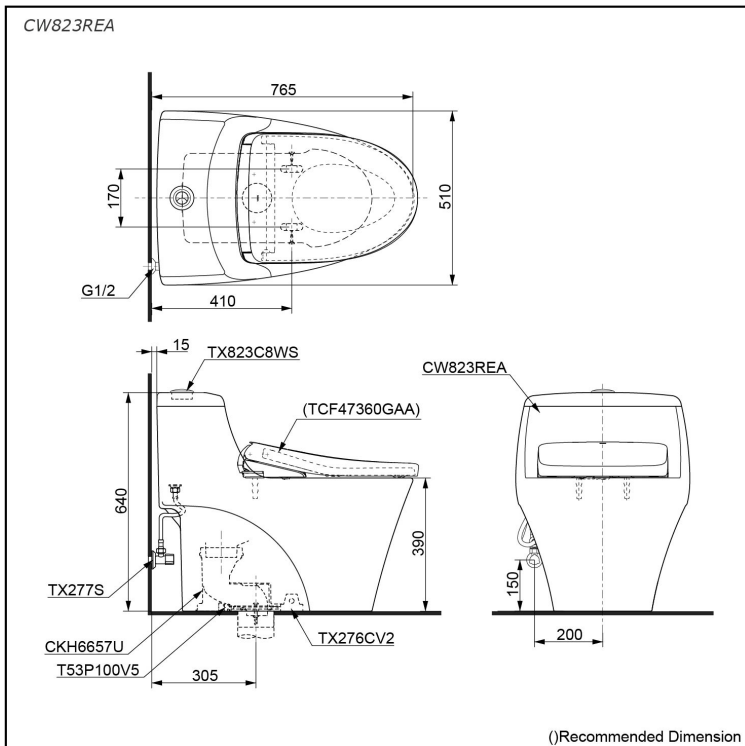

AP Series
ONE PIECE TOILET with
WASHLET S7

Features

- The AP Series suite: Matching toilets, lavatories and bidets
- Unique sculpted design, low profile One-Piece Toilet
- Skirted styling with concealed trapway for easy cleaning
- Upgrade with a Softclose Seat & Cover or WASHLET

Specifications

Flush system:	TORNADO FLUSH
Water Use:	4.5L / 3L
Trap Type:	S-Trap
Rough-in:	305 mm
Bowl Shape:	Elongated
Water Pressure:	0.05MPa~0.75MPa
Size:	510Wx750Dx640H mm

Parts description

Stop Valve & Flexible Hose is **not included**.

- **CW823REA**
One piece toilet with Concealed Feature, hiding all wiring inside the bowl
- **T53P100V5**
Floor Flange

Optional Parts

- TCF47360GAA
WASHLET
- TX277S
Stop Valve w/ Flexible Hose

Colors

White