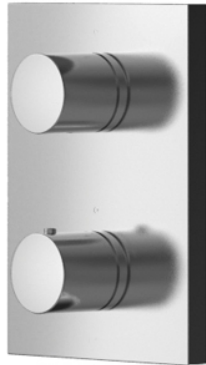

CI CONTEMPORARY  
Thermostat Bath or Shower Mixer  
(w/ Stop Valve)

### Features

- Sleek and Meticulous Design
- Smooth Operation Mixer

### Specifications

Finish: Nickel Chrome  
Dimension: 150W x 200H mm

### Parts description

- **DP420/DV420**  
Thermostat Bath or Shower Mixer  
(w/ Stop Valve)