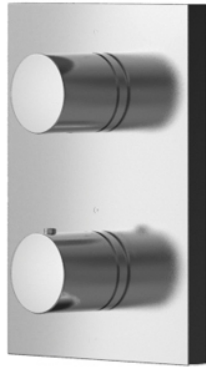

CI CONTEMPORARY  
Thermostat Shower Mixer  
(w/ Diverter and Stop Valve)

### Features

- Sleek and Meticulous Design
- Smooth Operation Mixer

### Specifications

Finish: Nickel Chrome  
Dimension: 150W x 200H mm

### Parts description

- **DP421/DV421**  
Thermostat Shower Mixer  
(w/ Diverter and Stop Valve)