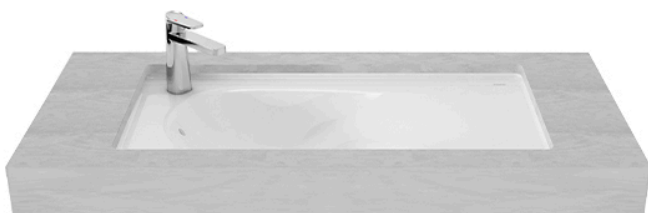

Alisei
Under Counter Lavatory

Features

- Smooth curved contour surface maintain a geometry rectangular appearance
- Side Overflow
- Under counter lavatory can mix with different variety of counter top to create space

Specifications

Size:	850W x 470D x 175H mm (Basin)
Size:	800W x 420D mm (Inner Lavatory)
Material:	Ceramic

Parts description

Faucet not included

- **LW278JL**
Under Counter Lavatory
- **TSP0225W**
Brackets & Screws

Colors

White