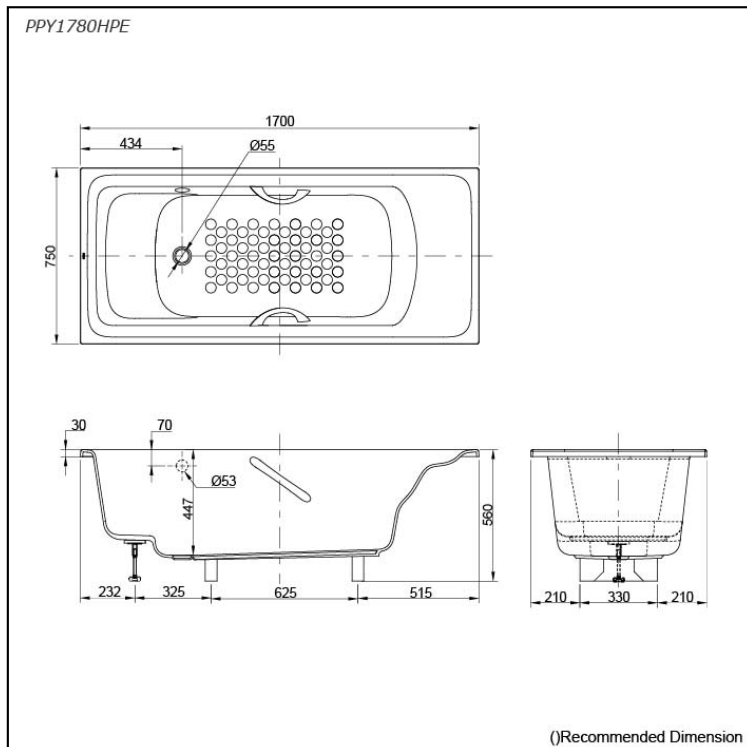

## Specifications

Size:	1700W x 750D x 560H mm
Material:	"Pearl" Acrylic (Artificial Marble)
Actual Capacity:	203L
Pop-up Waste:	Not Included

## Parts description

Fittings is **not included**.

- **PPY1780HPE**  
"Pearl" Acrylic Artificial Marble Non-Apron Bathtub (w/ Hand Grip)

### Optional Parts

- DB505R-3A or B  
A: For vertical drain  
B: For horizontal drain  
Pop-up Waste (Push-button switch)
- DB903R-2A or B  
A: For vertical drain  
B: For horizontal drain  
Pop-up Waste (Step-button switch)