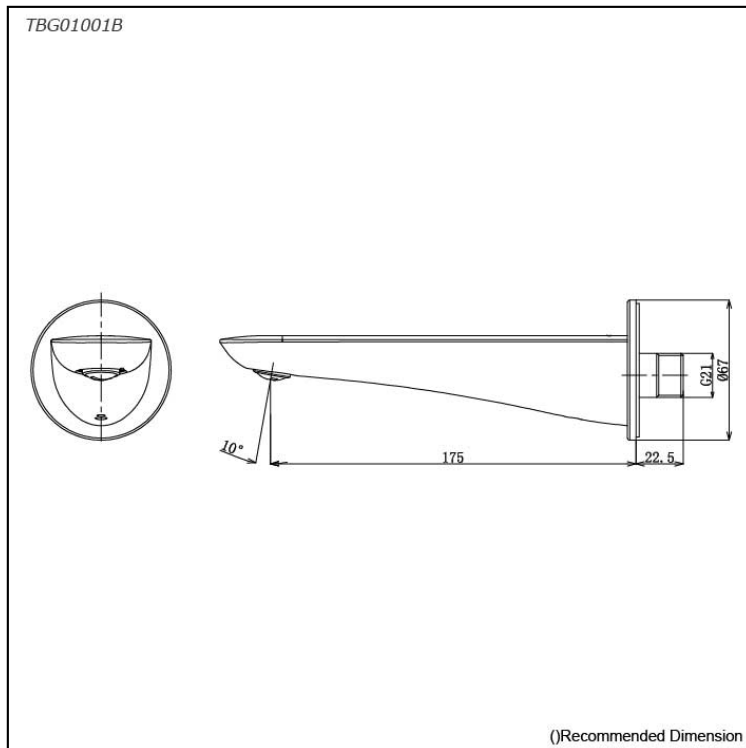

GO Series
Bath Spout

Features

- Contemporary styling
- The PVD finishes provides both beauty and strength, adding rich color to the bathroom space

Specifications

Material: Brass

Parts description

- **TBG01001B**
Bath Spout

Flow Rate

TBG01001B