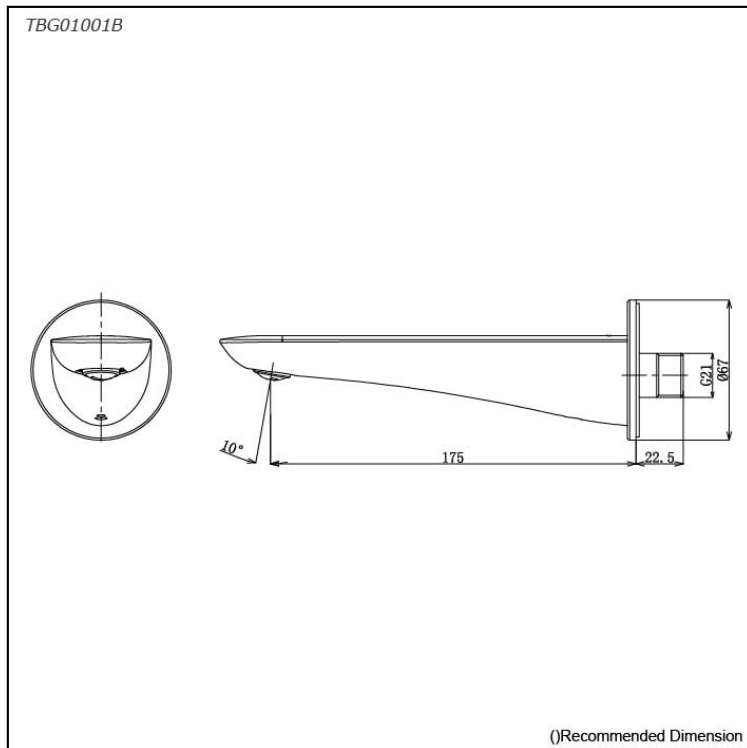

GS Series
Bath Spout

Features

- Design Concept is Gorgeous and Regal
- The PVD finishes provides both beauty and strength, adding rich color to the bathroom space

Specifications

Material: Brass

Parts description

- **TBG01001B**
Bath Spout

Flow Rate

TBG01001B