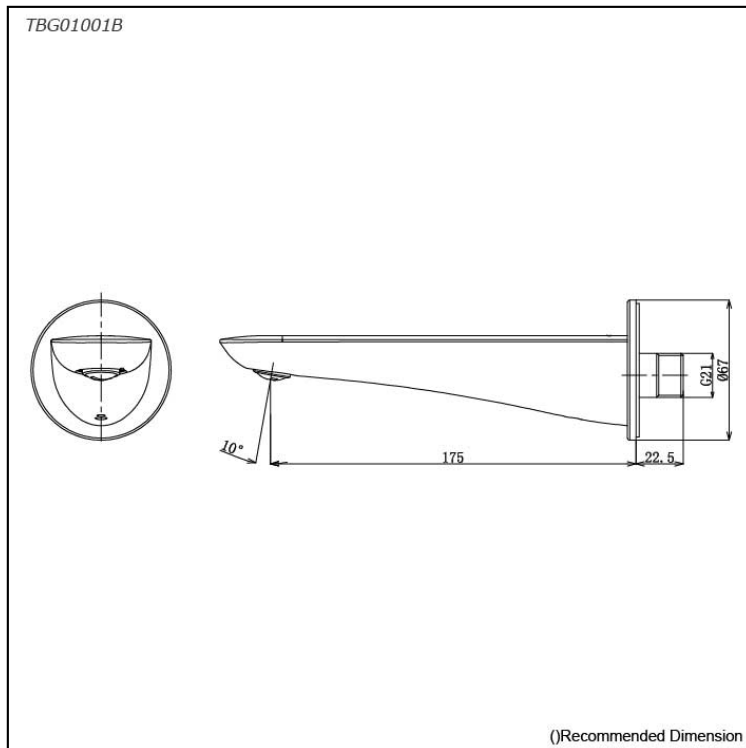

LB Series
Bath Spout

Features

- Design Concept is Life and Branch

Specifications

Finish: Chrome

Material: Brass

Parts description

- **TBG01001B**
Bath Spout

Flow Rate

TBG01001B