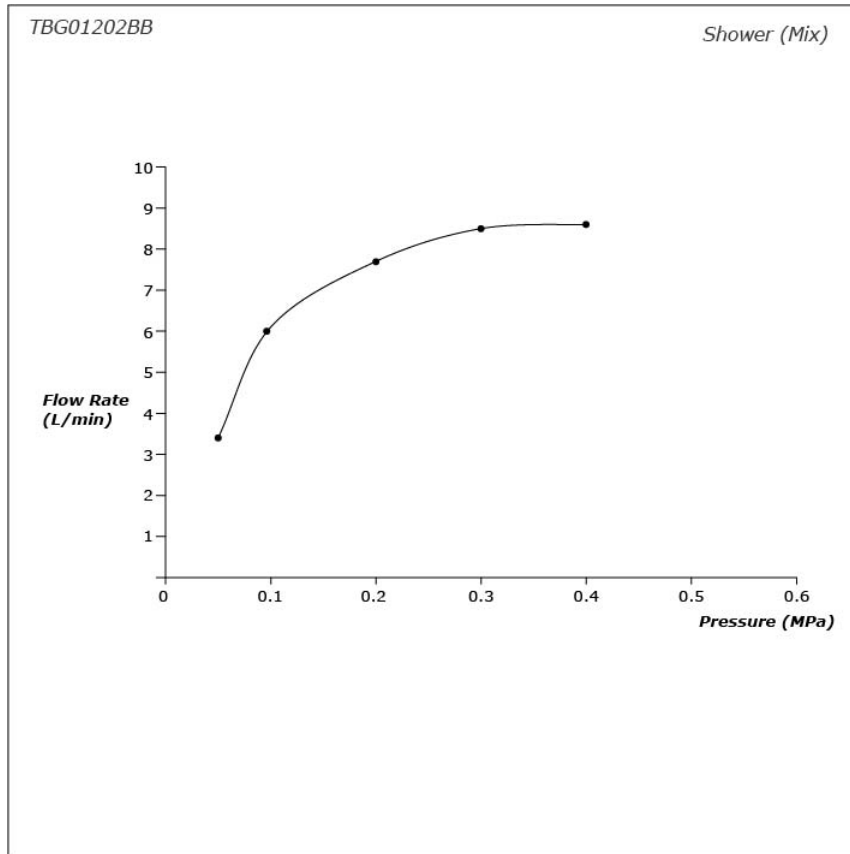

GO Series
Bath & Shower Set
(4-Holes)

Features

- Design concept is gorgeous and organic
- Safety control with heat insulating handle.
- 1 mode function Round shape hand shower (COMFORT WAVE)
- The PVD finishes provides both beauty and strength, adding rich color to the bathroom space

Specifications

Material: Brass (Faucet)
Plastic (Hand Shower)

Water Pressure: 0.1MPa~1.0MPa

Parts description

- **TBG01202BB**
Bath & Shower Set (4-Holes)

Flow Rate

Flow Rate