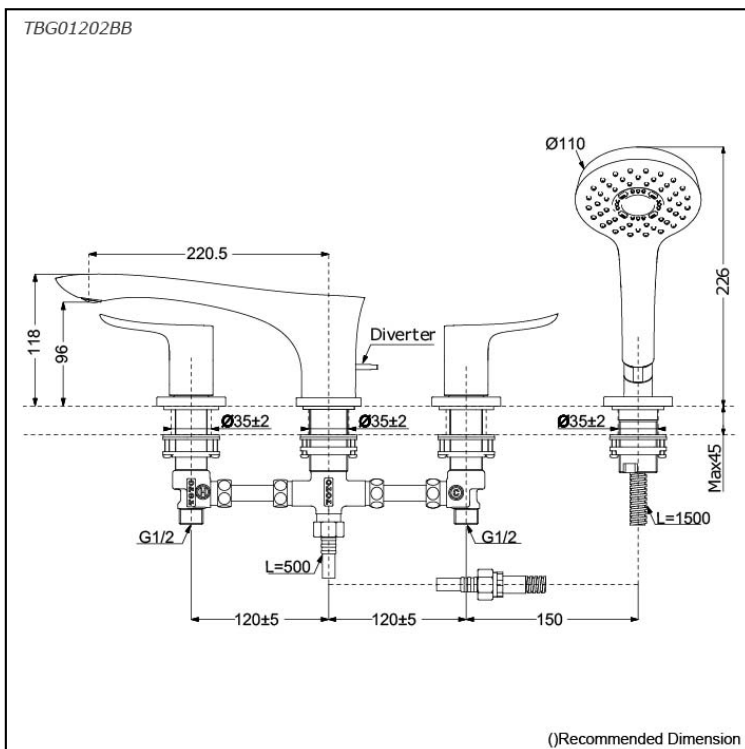

GO Series
Bath & Shower Set
(4-Holes)

Features

- Design concept is gorgeous and organic
- Safety control with heat insulating handle.
- 1 mode function Round shape hand shower (COMFORT WAVE)
- The PVD finishes provides both beauty and strength, adding rich color to the bathroom space

Specifications

Material: Brass (Faucet)
Plastic (Hand Shower)

Water Pressure: 0.1MPa~1.0MPa

Parts description

- **TBG01202BB**
Bath & Shower Set (4-Holes)

Flow Rate

Flow Rate