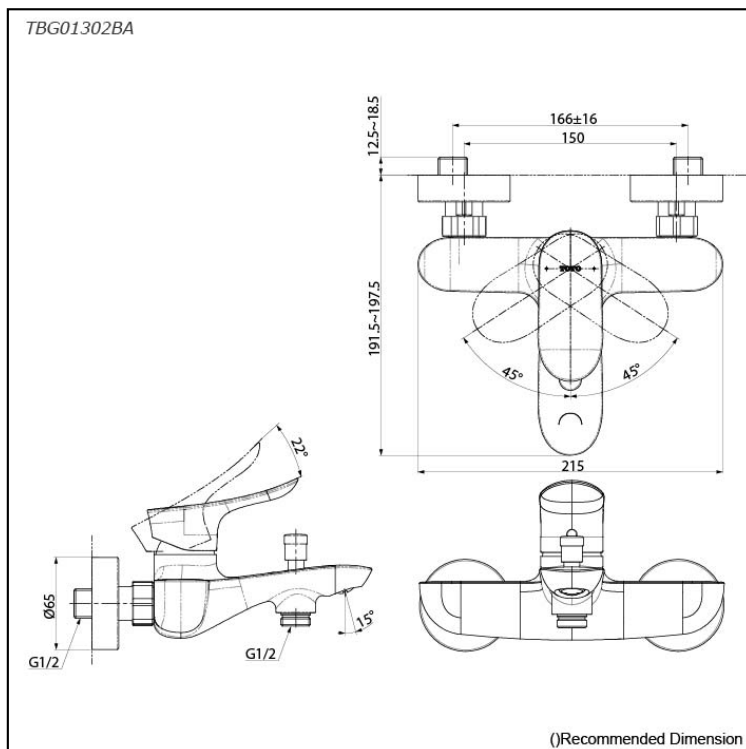

GO Series
Exposed Single Lever Bath &
Shower Mixer

Features

- Design Concept is Gorgeous and Organic.
- The PVD finishes provides both beauty and strength, adding rich color to the bathroom space

Specifications

Material: Brass

Water Pressure: 0.05MPa~1.0MPa

Parts description

- **TBG01302BA**
Exposed Single Lever Bath & Shower Mixer

Flow Rate