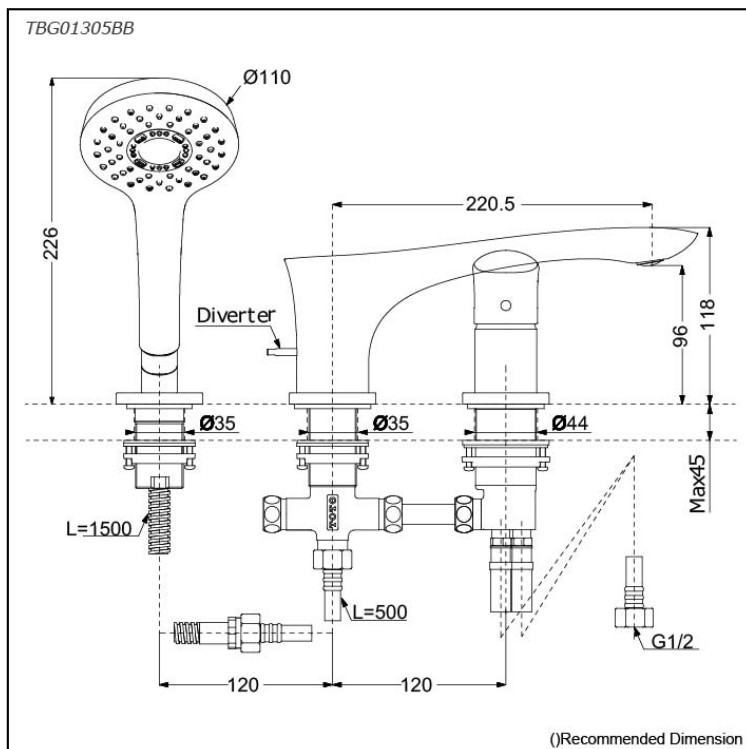

### Features

- Design concept is gorgeous and organic
- Safety control with heat insulating handle.
- 1 mode function Round shape hand shower (COMFORT WAVE)
- The PVD finishes provides both beauty and strength, adding rich color to the bathroom space

### Specifications

Material: Brass (Faucet)  
Plastic (Hand Shower)

### Parts description

- **TBG01305BB**  
Bath & Shower Set (3-Holes)