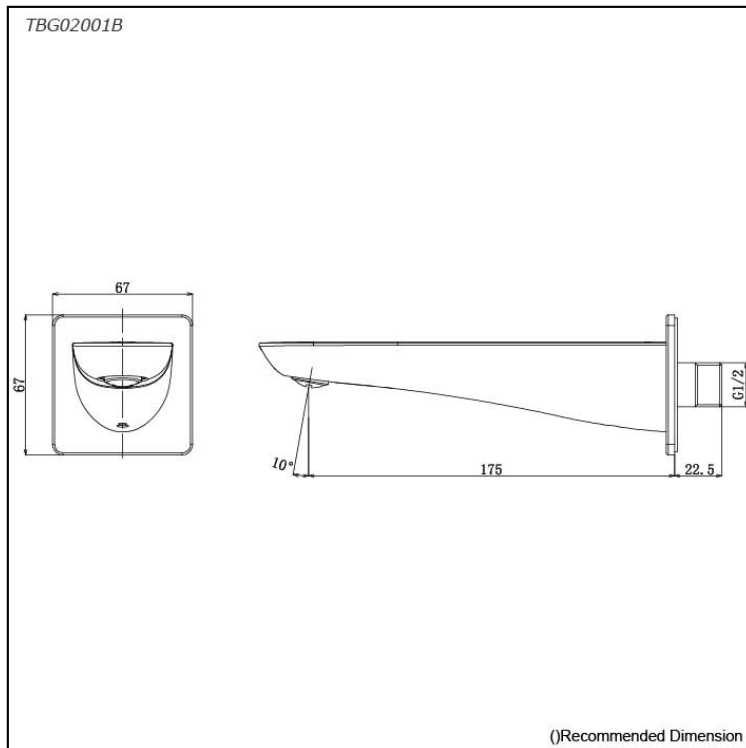

GR Series
Bath Spout

Features

- Design Concept is Gorgeous and Regal
- The PVD finishes provides both beauty and strength, adding rich color to the bathroom space

Specifications

Material: Brass

Parts description

- **TBG02001B**
Bath Spout

Flow Rate

TBG02001B