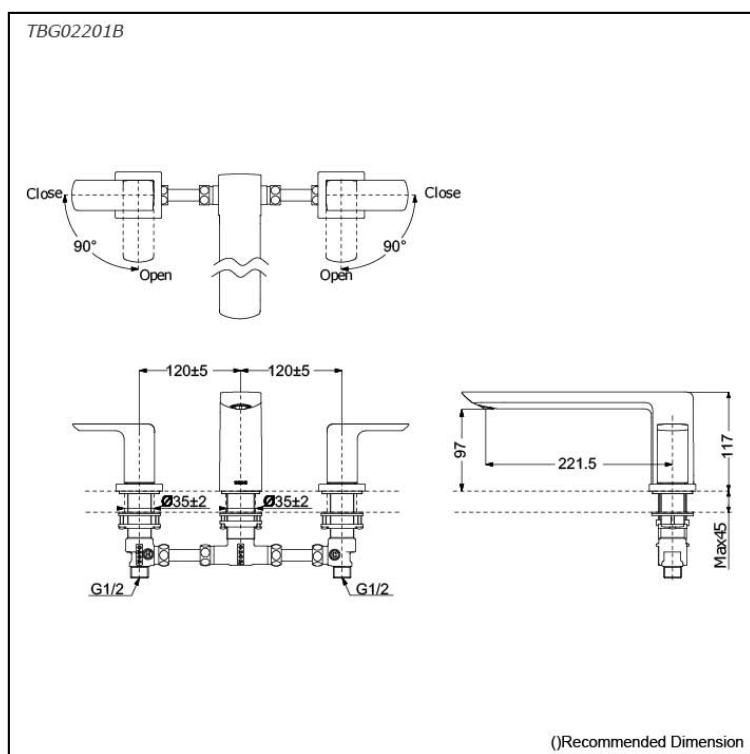

### Specifications

Material: Brass  
Water Pressure: 0.07MPa~1.0MPa

### Parts description

- **TBG02201B**  
Bath Filler without Shower (3-Holes)