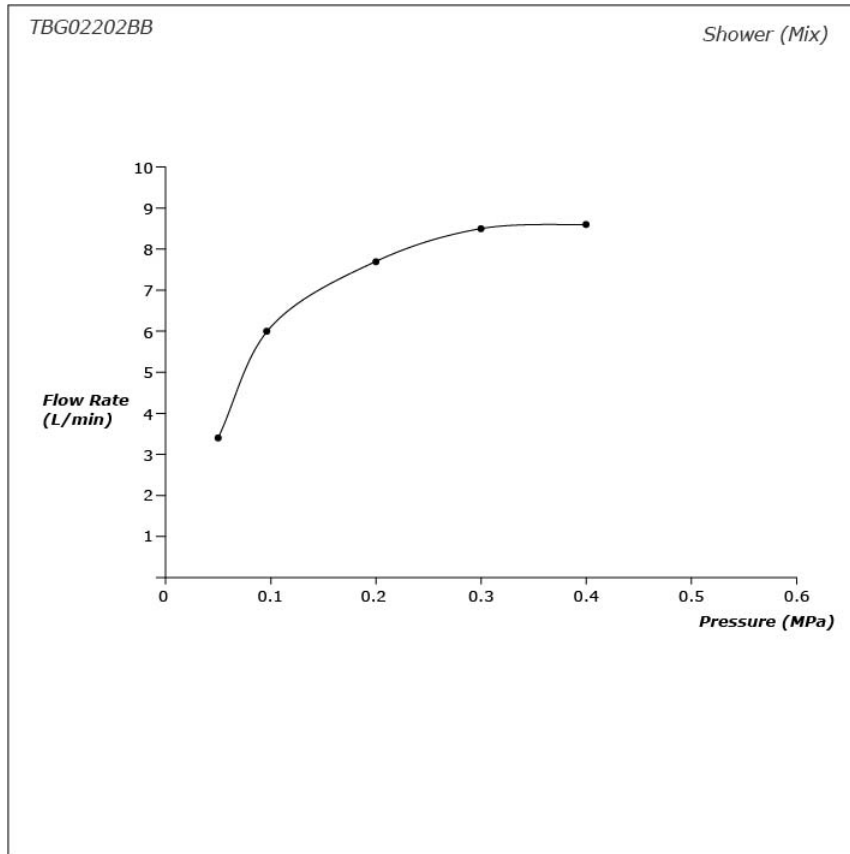

GR Series Bath & Shower Set (4-Holes)

Features

- Design Concept is gorgeous and regal
- Safety control with heat insulating handle.
- 1 mode function Square shape hand shower (COMFORT WAVE)
- The PVD finishes provides both beauty and strength, adding rich color to the bathroom space

Specifications

Material: Brass (Faucet)
Plastic (Hand Shower)

Water Pressure: 0.1MPa~1.0MPa

Parts description

- **TBG02202BB**
Bath & Shower Set (4-Holes)

Flow Rate

Flow Rate