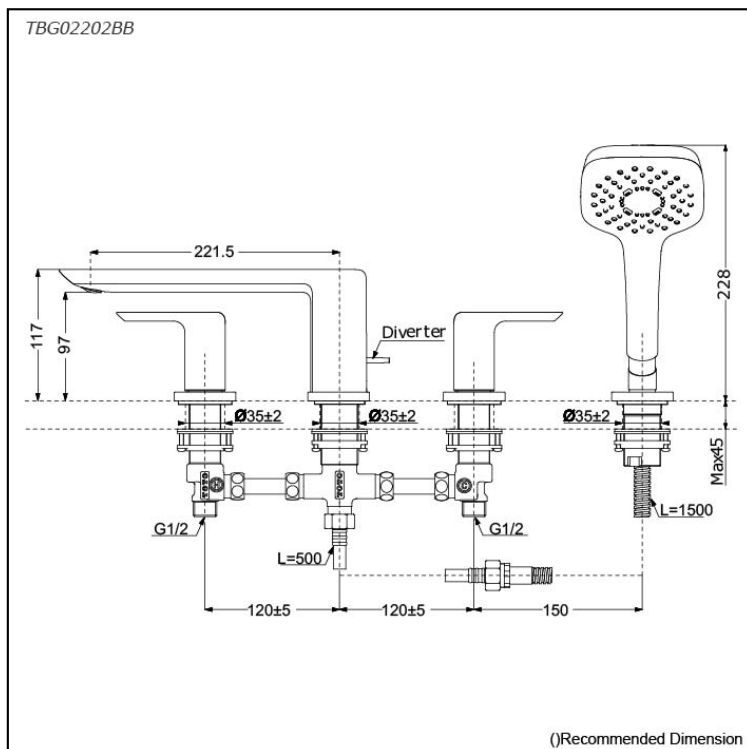

GR Series Bath & Shower Set (4-Holes)

Features

- Design Concept is gorgeous and regal
- Safety control with heat insulating handle.
- 1 mode function Square shape hand shower (COMFORT WAVE)
- The PVD finishes provides both beauty and strength, adding rich color to the bathroom space

Specifications

Material: Brass (Faucet)
Plastic (Hand Shower)

Water Pressure: 0.1MPa~1.0MPa

Parts description

- **TBG02202BB**
Bath & Shower Set (4-Holes)

Flow Rate

Flow Rate