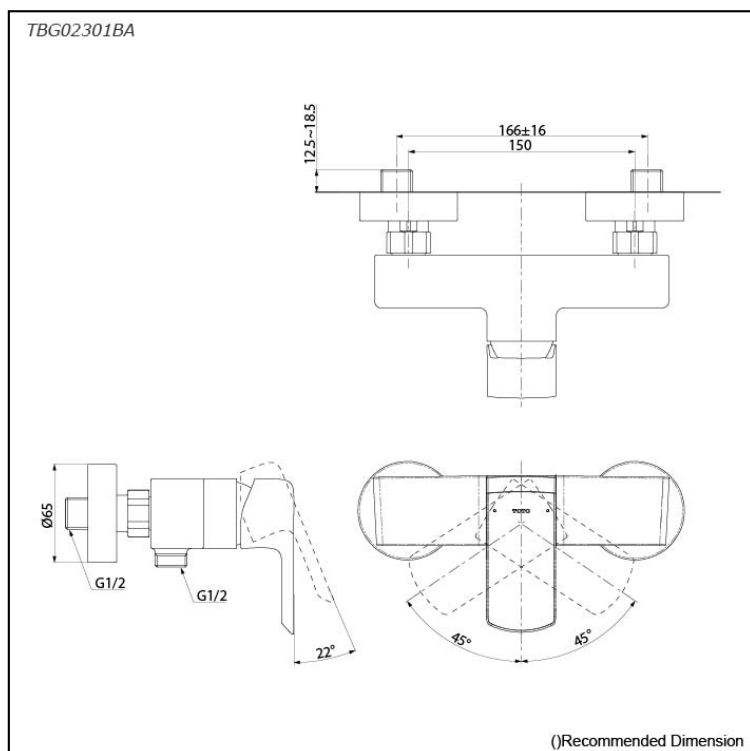

### Specifications

Material: Brass  
Water Pressure: 0.05MPa~1.0MPa

### Parts description

- **TBG02301BA**  
Exposed Single Lever Shower Mixer