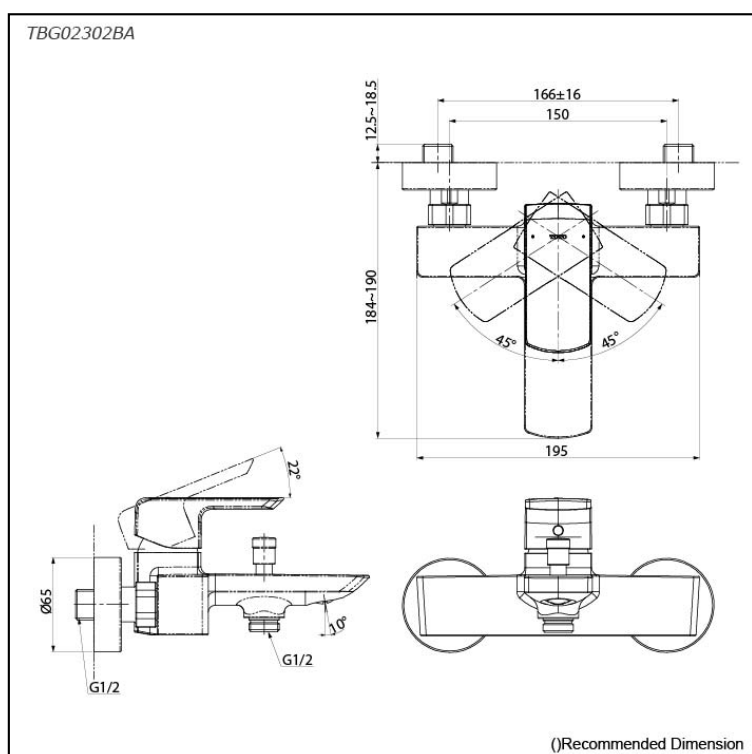

### Specifications

Material: Brass

Water Pressure: 0.05MPa~1.0MPa

### Parts description

- **TBG02302BA**  
Exposed Single Lever Bath & Shower Mixer