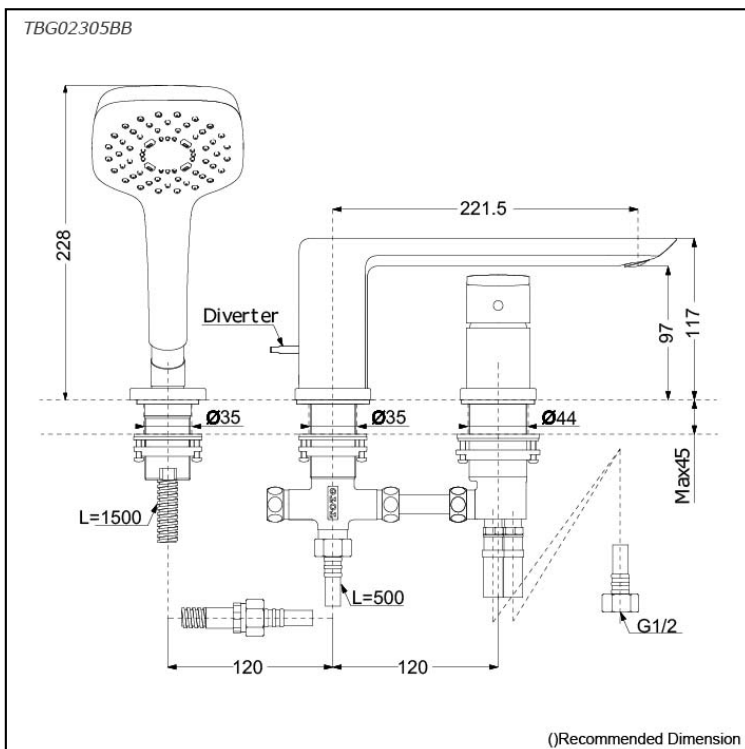

GR Series  
Bath & Shower Set  
(3-Holes)

### Features

- Design Concept is gorgeous and regal
- Safety control with heat insulating handle.
- 1 mode function Square shape hand shower (COMFORT WAVE)
- The PVD finishes provides both beauty and strength, adding rich color to the bathroom space

### Specifications

Material: Brass (Faucet)  
Plastic (Hand Shower)

### Parts description

- **TBG02305BB**  
Bath & Shower Set (3-Holes)