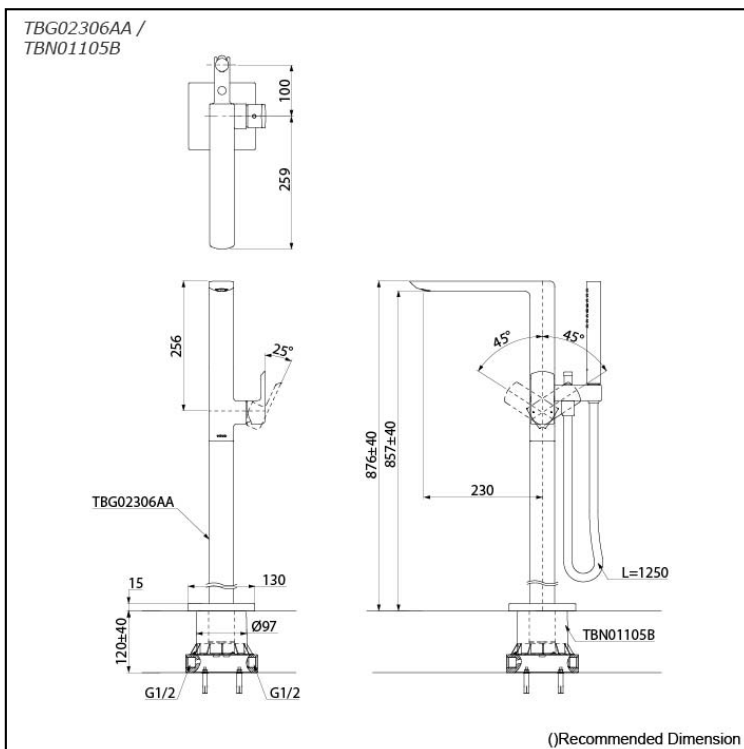

GR Series
Floor-standing Bath & Shower Set

Features

- Design Concept is Gorgeous and Regal
- 1 mode function hand shower (Comfort Wave)
- The PVD finishes provides both beauty and strength, adding rich color to the bathroom space

Specifications

Material: Brass (Faucet)
Plastic (Hand Shower)

Parts description

- **TBG02306AA**
Floor-standing Bath & Shower Set
- **TBN01105B**
Floor-standing Bathtub Filler Base

Flow Rate

Flow Rate