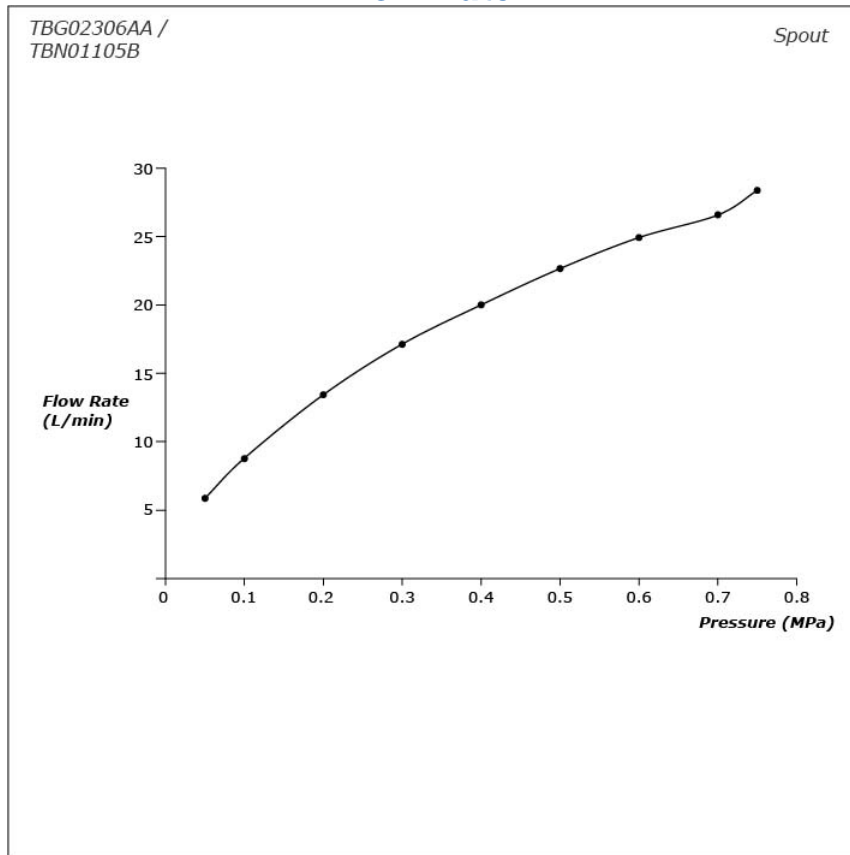

GR Series
Floor-standing Bath & Shower Set

Features

- Design Concept is Gorgeous and Regal
- 1 mode function hand shower (Comfort Wave)
- The PVD finishes provides both beauty and strength, adding rich color to the bathroom space

Specifications

Material: Brass (Faucet)
Plastic (Hand Shower)

Parts description

- **TBG02306AA**
Floor-standing Bath & Shower Set
- **TBN01105B**
Floor-standing Bathtub Filler Base

Flow Rate

Flow Rate