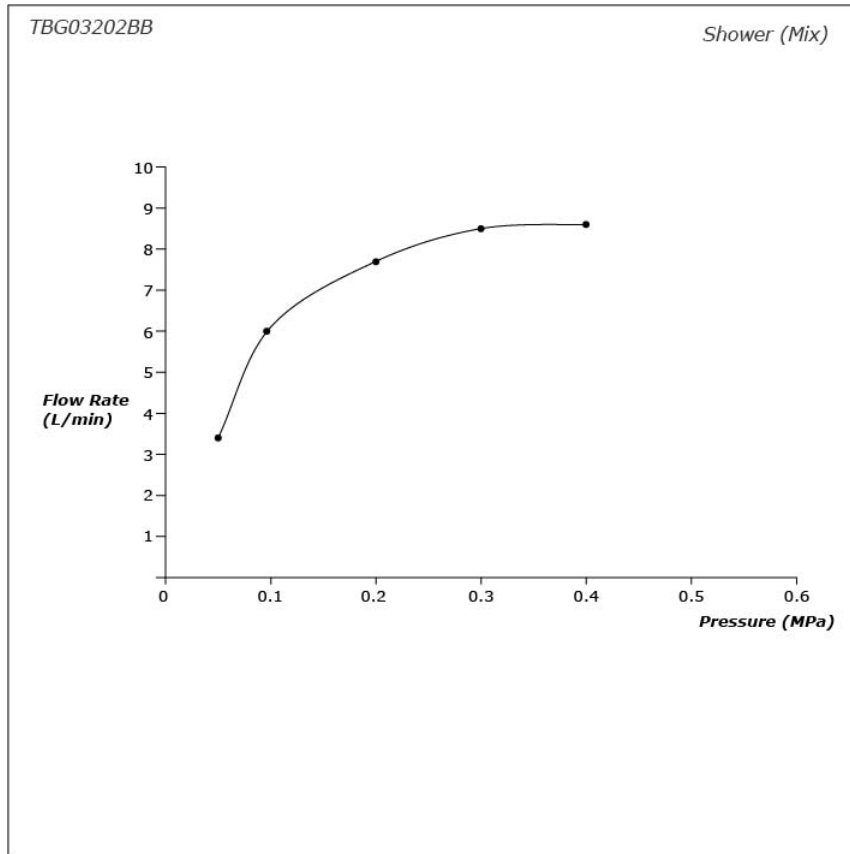

GS Series
Bath & Shower Set
(4-Holes)

Features

- Gorgeous and Smart Design Concept
- Safety control with heat insulating handle.
- 1 mode function Square shape hand shower (COMFORT WAVE)
- The PVD finishes provides both beauty and strength, adding rich color to the bathroom space

Specifications

Material: Brass (Faucet)
Plastic (Hand Shower)

Water Pressure: 0.1MPa~1.0MPa

Parts description

- **TBG03202BB**
Bath & Shower Set (4-Holes)

Flow Rate

Flow Rate