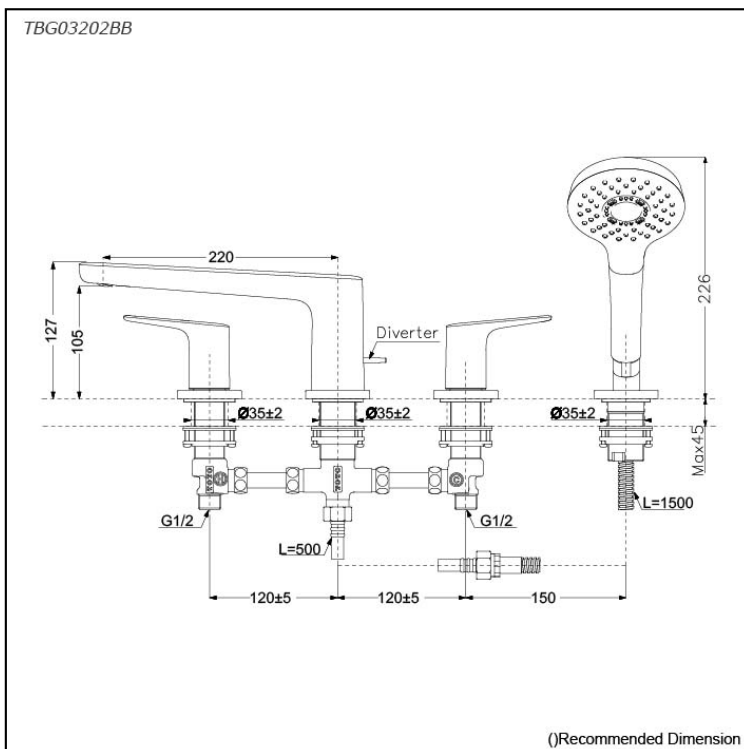

GS Series
Bath & Shower Set
(4-Holes)

Features

- Gorgeous and Smart Design Concept
- Safety control with heat insulating handle.
- 1 mode function Square shape hand shower (COMFORT WAVE)
- The PVD finishes provides both beauty and strength, adding rich color to the bathroom space

Specifications

Material: Brass (Faucet)
Plastic (Hand Shower)

Water Pressure: 0.1MPa~1.0MPa

Parts description

- **TBG03202BB**
Bath & Shower Set (4-Holes)

Flow Rate

Flow Rate