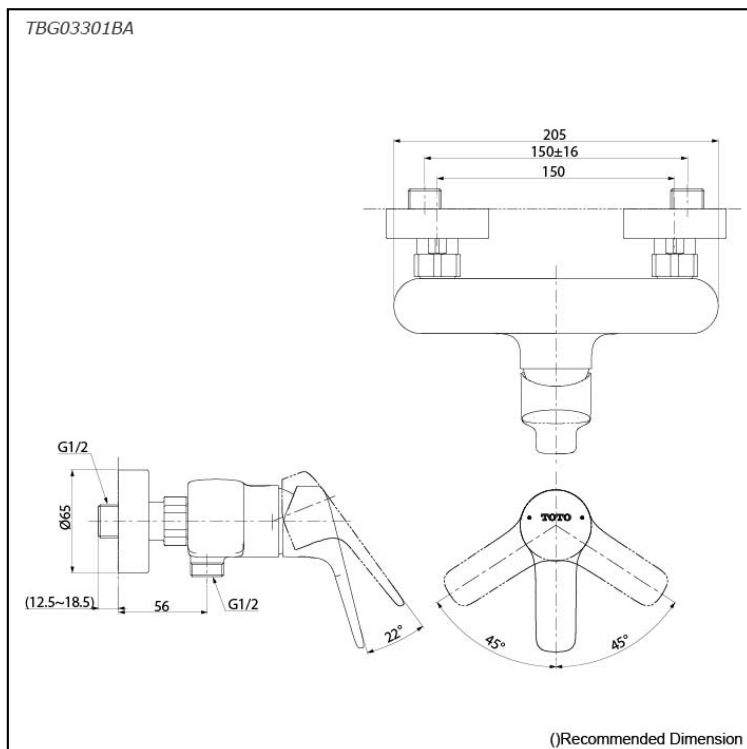

### Specifications

Material: Brass

Water Pressure: 0.05MPa~1.0MPa

### Parts description

- **TBG03301BA**  
Exposed Single Lever Shower Mixer

### Flow Rate