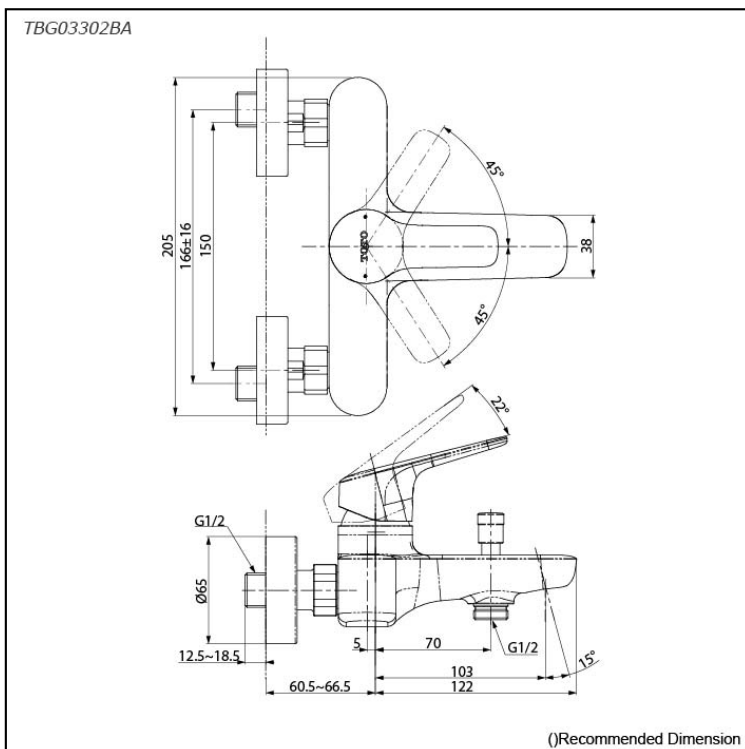

### Specifications

Material: Brass

Water Pressure: 0.05MPa~1.0MPa

### Parts description

- **TBG03302BA**  
Exposed Single Lever Bath & Shower Mixer