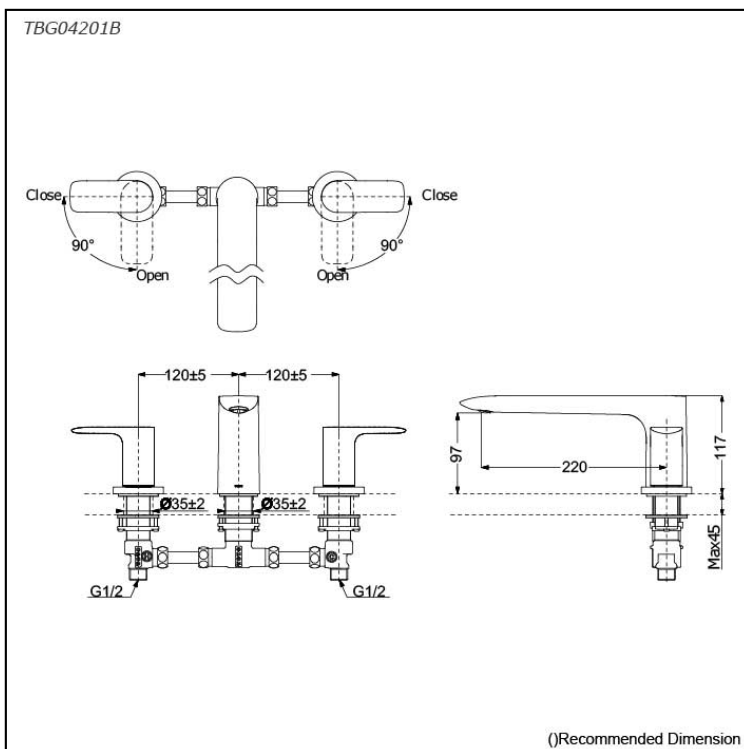

### Specifications

Material: Brass

Water Pressure: 0.07MPa~1.0MPa

### Parts description

- **TBG04201B**  
Bath Filler without Shower (3-Holes)