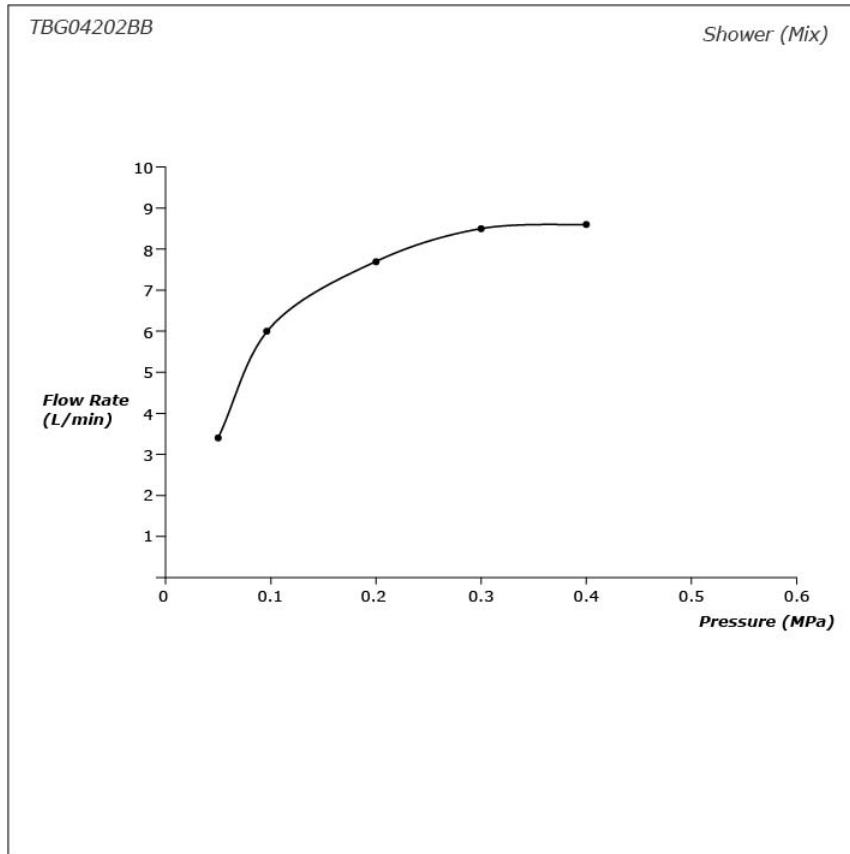

GA Series
Bath & Shower Set
(4-Holes)

Features

- Contemporary styling
- TOTO original cartridge for smooth control
- Safety control with heat insulating handle.
- High corrosion resistance plating
- 1 mode function Round shape hand shower (COMFORT WAVE)
- The PVD finishes provides both beauty and strength, adding rich color to the bathroom space

Specifications

Material: Brass (Faucet)
Plastic (Hand Shower)

Water Pressure: 0.1MPa~1.0MPa

Parts description

- **TBG04202BB**
Bath & Shower Set (4-Holes)

Flow Rate

Flow Rate