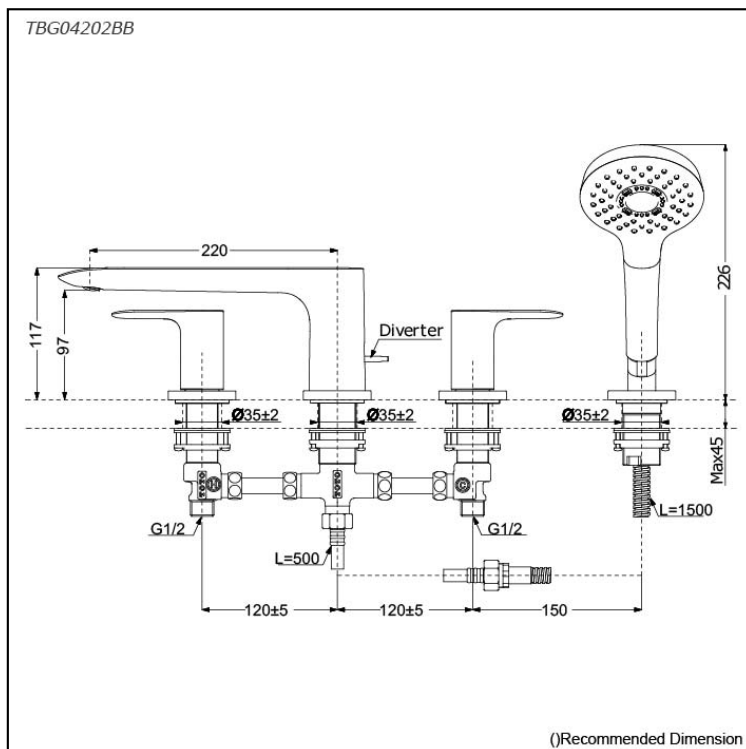

GA Series
Bath & Shower Set
(4-Holes)

Features

- Contemporary styling
- TOTO original cartridge for smooth control
- Safety control with heat insulating handle.
- High corrosion resistance plating
- 1 mode function Round shape hand shower (COMFORT WAVE)
- The PVD finishes provides both beauty and strength, adding rich color to the bathroom space

Specifications

Material: Brass (Faucet)
Plastic (Hand Shower)

Water Pressure: 0.1MPa~1.0MPa

Parts description

- **TBG04202BB**
Bath & Shower Set (4-Holes)

Flow Rate

Flow Rate