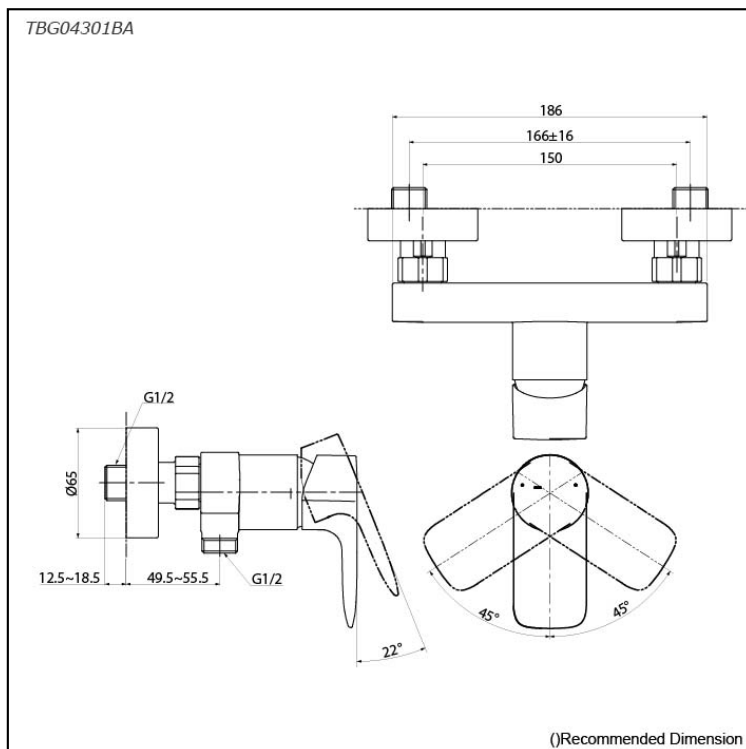

GA Series
Exposed Single Lever Shower Mixer

Features

- Design Concept is Gorgeous and Advance.
- TOTO original cartridge for smooth control
- High corrosion resistance plating
- The PVD finishes provides both beauty and strength, adding rich color to the bathroom space

Specifications

Material: Brass
Water Pressure: 0.05MPa~1.0MPa

Parts description

- **TBG04301BA**
Exposed Single Lever Shower Mixer

Flow Rate