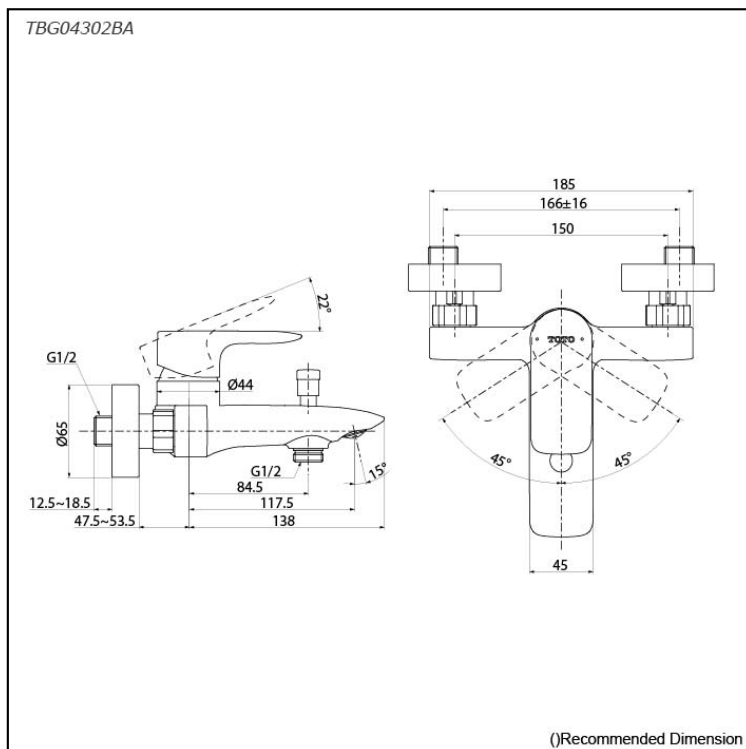

### Specifications

Material: Brass

Water Pressure: 0.05MPa~1.0MPa

### Parts description

- **TBG04302BA**  
Exposed Single Lever Bath & Shower Mixer

### Flow Rate