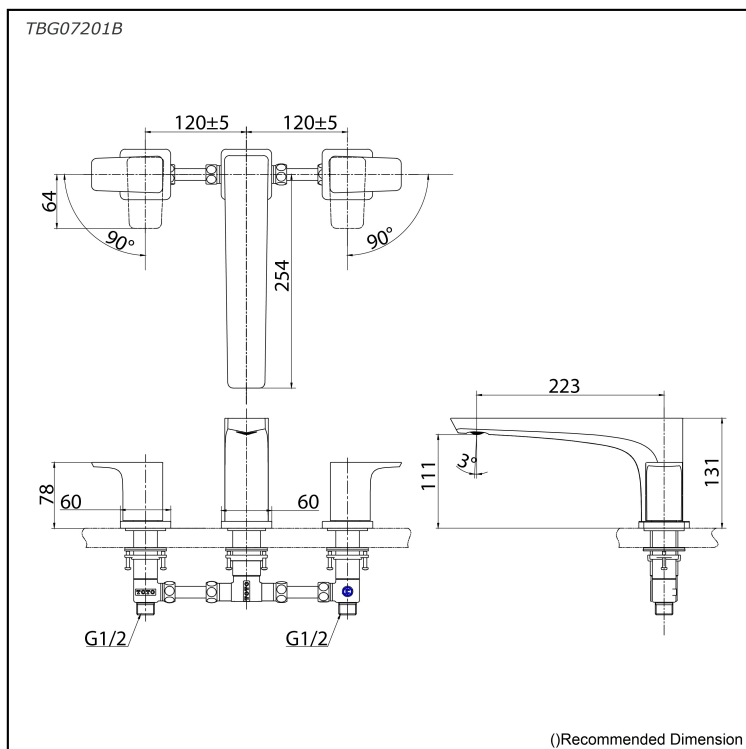

### Features

- A beauty of traditional craft in characteristic sculptural form
- V-shaped edge extends up to the end of the spout generate multi sided reflections
- High corrosion resistance plating
- Easy Installation and Usage
- The PVD finishes provides both beauty and strength, adding rich color to the bathroom space

### Specifications

Material: Brass

Water Pressure: 0.05MPa~1.0MPa

### Parts description

- **TBG07201B**  
 Bath Filler without Shower  
 (3-Holes)

### Flow Rate

TBG07201B