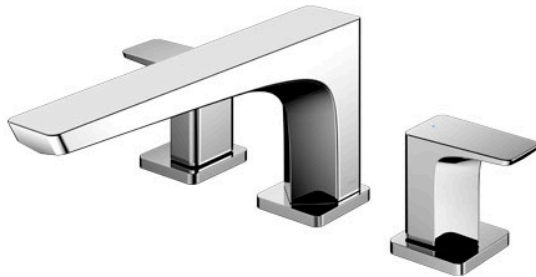

**GE SERIES**  
*Bath Filler without Shower*  
 (3-Holes)

### Features

- A beauty of traditional craft in characteristic sculptural form
- V-shaped edge extends up to the end of the spout generate multi sided reflections
- High corrosion resistance plating
- Easy Installation and Usage
- The PVD finishes provides both beauty and strength, adding rich color to the bathroom space

### Specifications

Material: Brass

Water Pressure: 0.05MPa~1.0MPa

### Parts description

- **TBG07201B**  
 Bath Filler without Shower  
 (3-Holes)