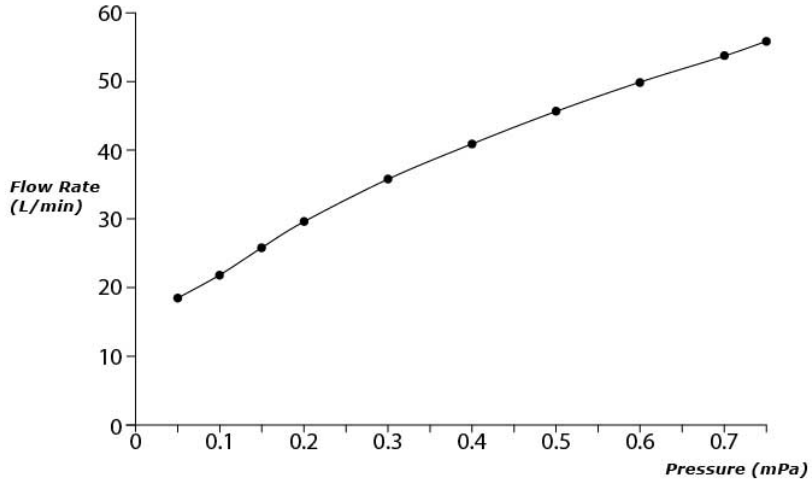

GE Series
Bath & Shower Set
(4-Holes)

Features

- A beauty of traditional craft in characteristic sculptural form
- V-shaped edge extends up to the end of the spout generate multi sided reflections
- Easy Installation and Usage
- 1 mode function hand shower (COMFORT WAVE)
- The PVD finishes provides both beauty and strength, adding rich color to the bathroom space

Specifications

Material: Brass

Water Pressure: 0.05MPa~1.0MPa

Parts description

- **TBG07202A**
Bath & Shower Set
(4-Holes)

Flow Rate

TBG07202B

SPOUT