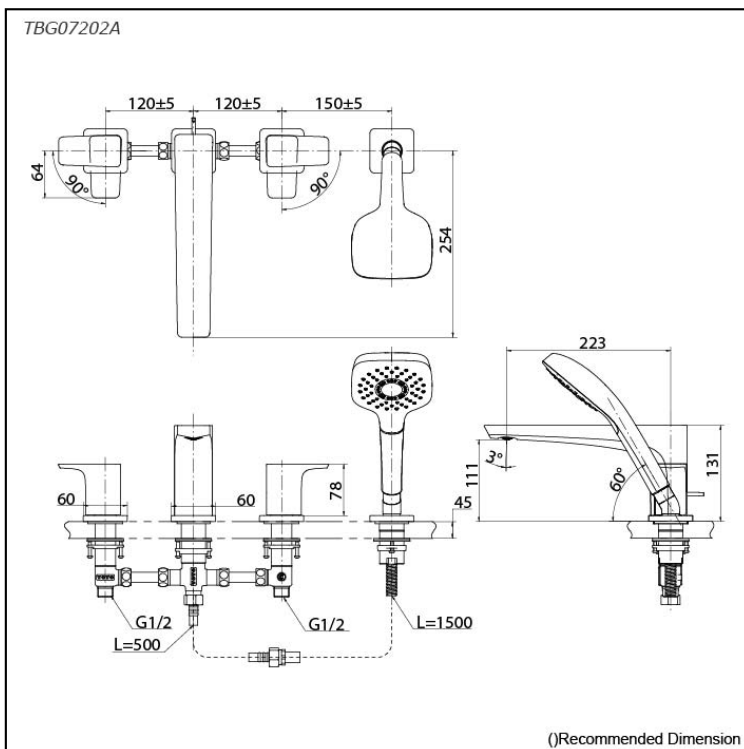

GE Series
Bath & Shower Set
(4-Holes)

Features

- A beauty of traditional craft in characteristic sculptural form
- V-shaped edge extends up to the end of the spout generate multi sided reflections
- Easy Installation and Usage
- 1 mode function hand shower (COMFORT WAVE)
- The PVD finishes provides both beauty and strength, adding rich color to the bathroom space

Specifications

Material: Brass

Water Pressure: 0.05MPa~1.0MPa

Parts description

- **TBG07202A**
Bath & Shower Set
(4-Holes)

Flow Rate

TBG07202B

SPOUT

Flow Rate

TBG07202A

SHOWER