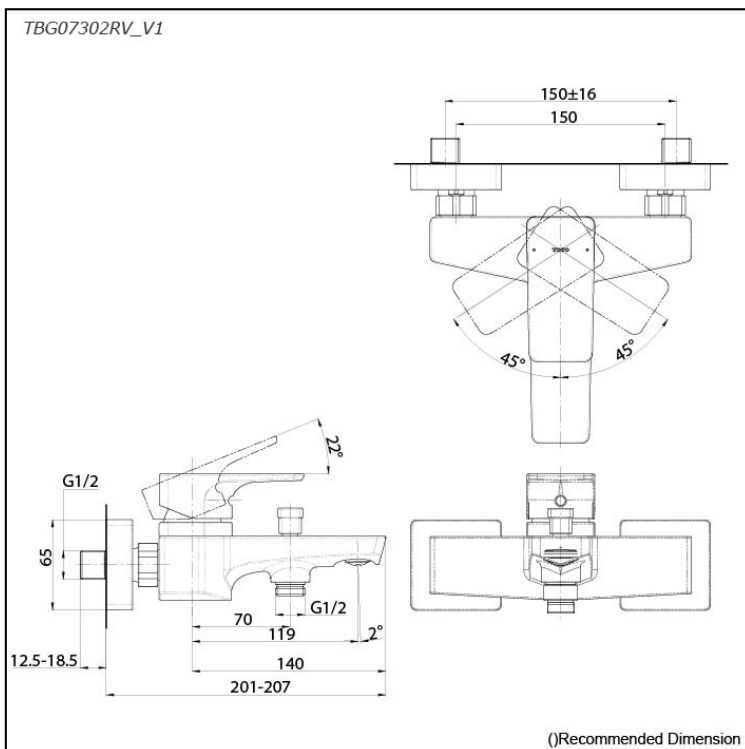

GE Series
Exposed Single Lever Bath &
Shower Mixer

Features

- A beauty of traditional craft in characteristic sculptural form
- V-shaped edge extends up to the end of the spout generate multi sided reflections
- Easy Installation and Usage
- Long lasting, COMFORT GLIDE mechanism for a smooth operation
- The PVD finishes provides both beauty and strength, adding rich color to the bathroom space

Specifications

Material: Brass

Water Pressure: 0.05MPa~1.0MPa

Parts description

- **TBG07302RV_V1**
Exposed Single Lever Bath & Shower Mixer

Flow Rate