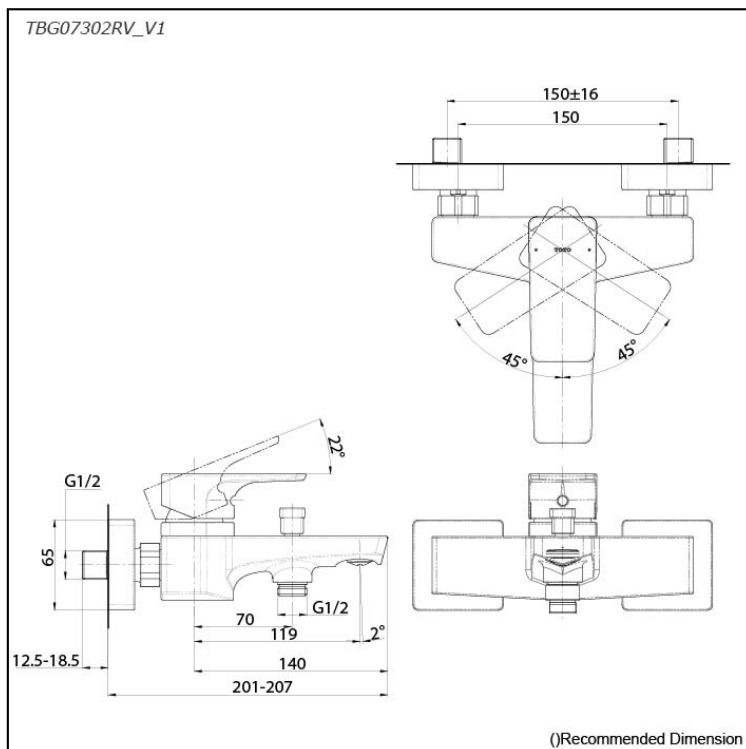

### Specifications

Material: Brass

Water Pressure: 0.05MPa~1.0MPa

### Parts description

- **TBG07302RV\_V1**  
Exposed Single Lever Bath & Shower Mixer

### Flow Rate