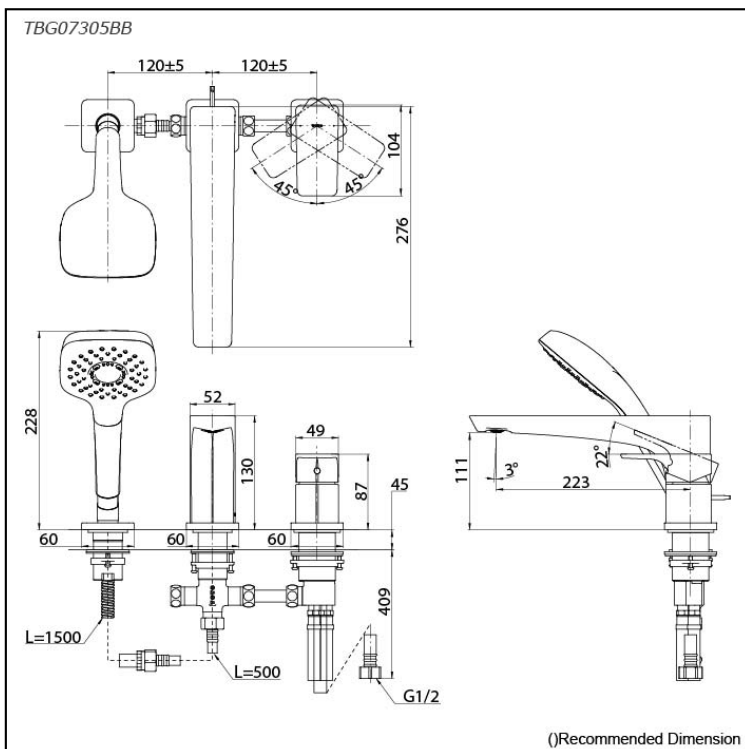

GE Series
Bath & Shower Set
(3-Holes)

Features

- A beauty of traditional craft in characteristic sculptural form
- V-shaped edge extends up to the end of the spout generate multi sided reflections
- Easy Installation and Usage
- Long lasting, COMFORT GLIDE mechanism for a smooth operation
- 1 mode function hand shower (COMFORT WAVE)
- The PVD finishes provides both beauty and strength, adding rich color to the bathroom space

Specifications

Material: Brass

Water Pressure: 0.05MPa~1.0MPa

Parts description

- **TBG07305BB**
Bath & Shower Set
(3-Holes)

Flow Rate