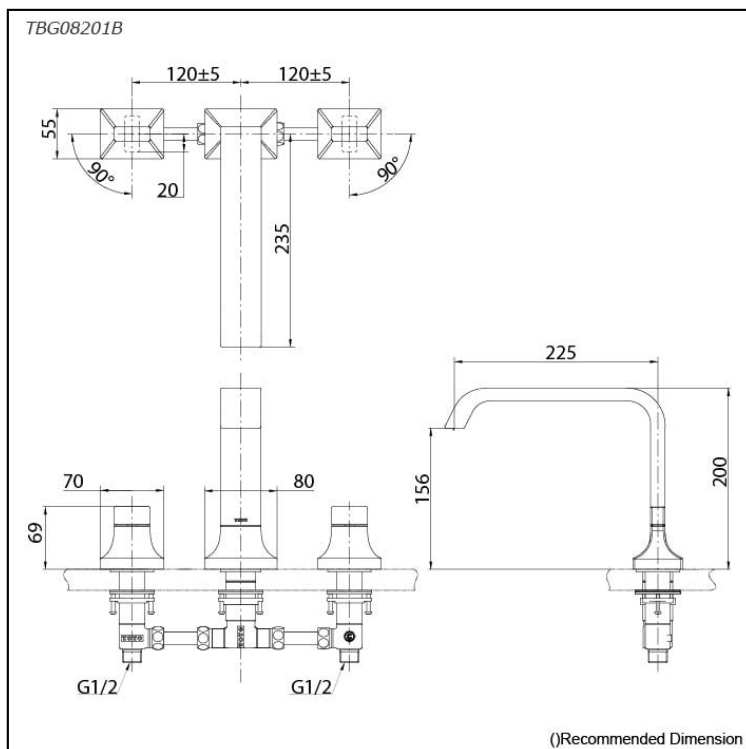

### Specifications

Material: Brass

Water Pressure: 0.05MPa~1.0MPa

### Parts description

- **TBG08201B**  
Bath Filler without Shower  
(3-Holes)