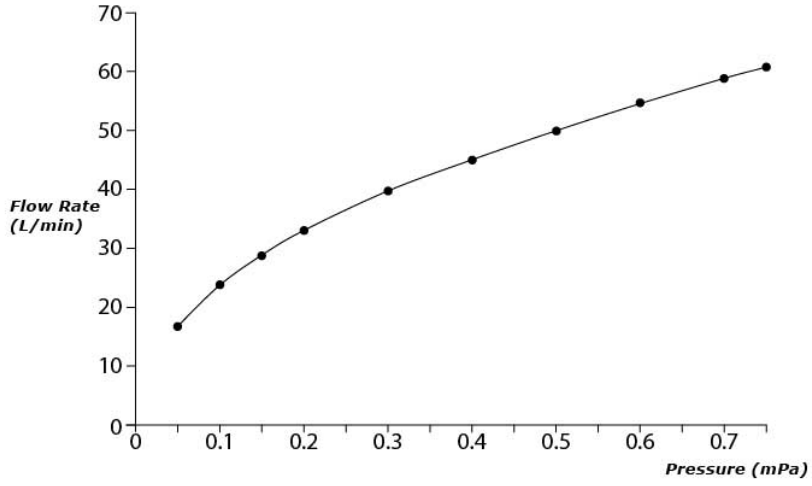

Flow Rate

TBG08202B

SPOUT

Flow Rate

TBG08202A

SHOWER