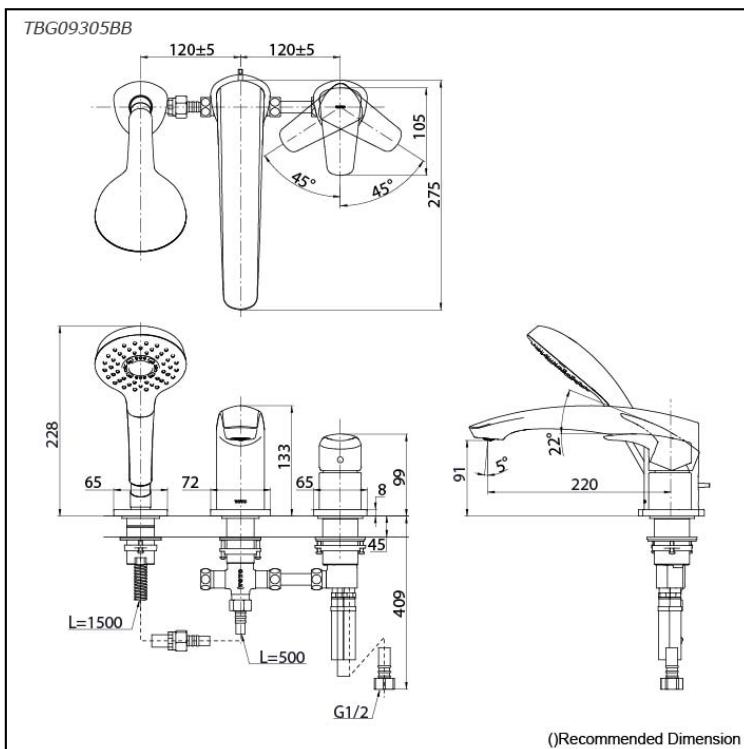

GM Series
Bath & Shower Set
(3-Holes)

Features

- Bold parallel arches and reflective curves in an assertive design
- A majestic dignity of outstanding architecture - the arch of its spout and columnar body imposing a further accentuated presence that highlights its edges
- Easy Installation and Usage
- Long lasting, COMFORT GLIDE mechanism for a smooth operation
- 1 mode function hand shower (COMFORT WAVE)
- The PVD finishes provides both beauty and strength, adding rich color to the bathroom space

Specifications

Material: Brass

Water Pressure: 0.05MPa~1.0MPa

Parts description

- **TBG09305BB**
Bath & Shower Set
(3-Holes)

Flow Rate